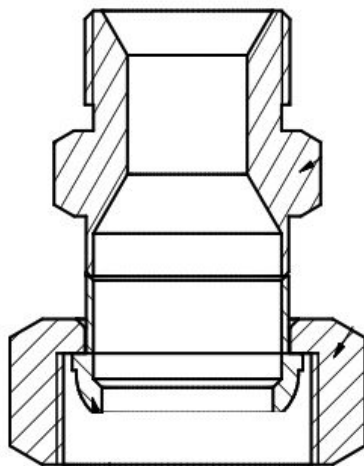

PRODUCT DATA SHEET

Published: 2026-06-26

Adapter M <-> M

M24 x 1,5 M to M30 x 1,5 I

Part Number: UD 882

Technical Features

Material

Stainless steel

Weight

0.15 kg

Reserve technical changes

LAUDA DR. R. WOBSEY GMBH & CO. KG
Laudaplatz 1 • 97922 Lauda-Königshofen • DE

T + 49 (0) 9343 503-0
info@lauda.de • www.lauda.de
WEEE-Reg-Nr.: DE 66 42 40 57

Kommanditgesellschaft: Sitz Lauda-Königshofen
Registergericht Mannheim • HRA 560069

Persönlich haftende Gesellschafterin:
LAUDA DR. R. WOBSEY Verwaltungs-GmbH
Sitz Lauda-Königshofen
Registergericht Mannheim • HRB 560226

Geschäftsführer:
Dr. Gunther Wobser (Vors.), Dr. Mario Englert,
Dr. Marc Stricker
Beirat: Dr. Gerhard Wobser