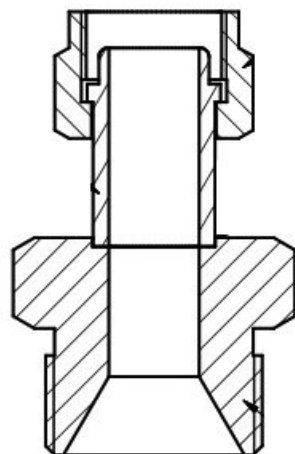

PRODUCT DATA SHEET

Published: 2026-06-26

Adapter M <-> M

M24 x 1,5 M to M16 x 1 I

Part Number: UD 881

Technical Features

Material

Stainless steel

Weight

0.10 kg

Reserve technical changes

LAUDA DR. R. WOBSEY GMBH & CO. KG
Laudaplatz 1 • 97922 Lauda-Königshofen • DE

T + 49 (0) 9343 503-0
info@lauda.de • www.lauda.de
WEEE-Reg-Nr.: DE 66 42 40 57

Kommanditgesellschaft: Sitz Lauda-Königshofen
Registergericht Mannheim • HRA 560069

Persönlich haftende Gesellschafterin:
LAUDA DR. R. WOBSEY Verwaltungs-GmbH
Sitz Lauda-Königshofen
Registergericht Mannheim • HRB 560226

Geschäftsführer:
Dr. Gunther Wobser (Vors.), Dr. Mario Englert,
Dr. Marc Stricker
Beirat: Dr. Gerhard Wobser