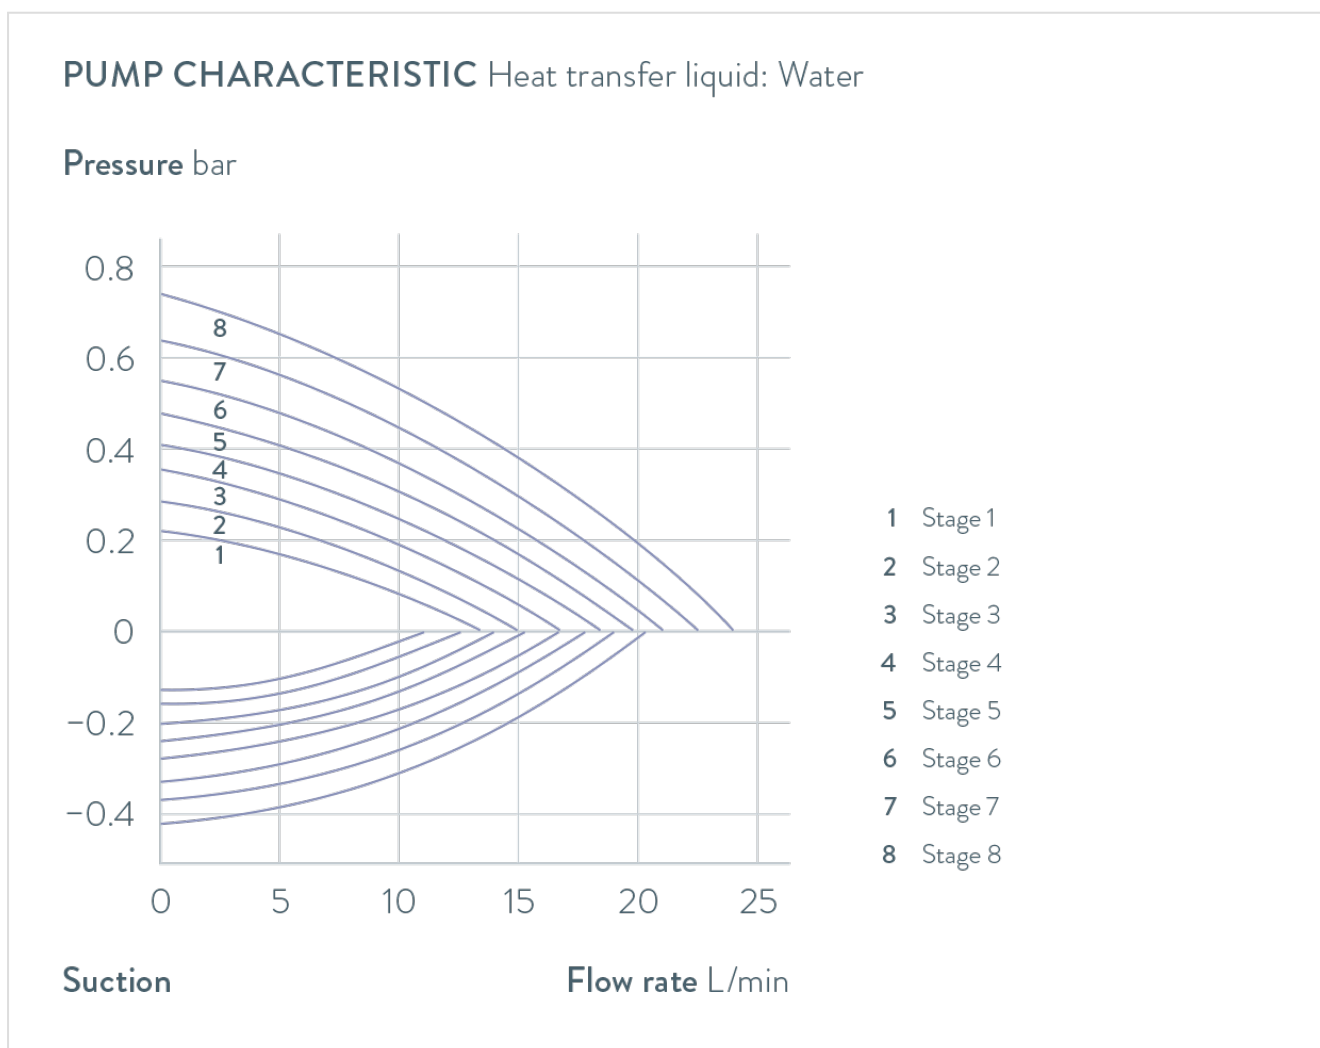

PRODUCT DATA SHEET

Standing: 2025-08-27

LAUDA Universa U 8 M

Heating thermostat 200-240 V; 50/60 Hz

Part Number: L003776

Reserve technical changes

LAUDA DR. R. WOBSEY GMBH & CO. KG
Laudaplatz 1 • 97922 Lauda-Königshofen • DE

T + 49 (0) 9343 503-0
info@lauda.de • www.lauda.de
WEEE-Reg-Nr.: DE 66 42 40 57

Kommanditgesellschaft: Sitz Lauda-Königshofen
Registergericht Mannheim • HRA 560069

Persönlich haftende Gesellschafterin:
LAUDA DR. R. WOBSEY Verwaltungs-GmbH
Sitz Lauda-Königshofen
Registergericht Mannheim • HRB 560226

Geschäftsführer:
Dr. Gunther Wobser (Vors.), Dr. Mario Englert,
Dr. Marc Stricker
Beirat: Dr. Gerhard Wobser