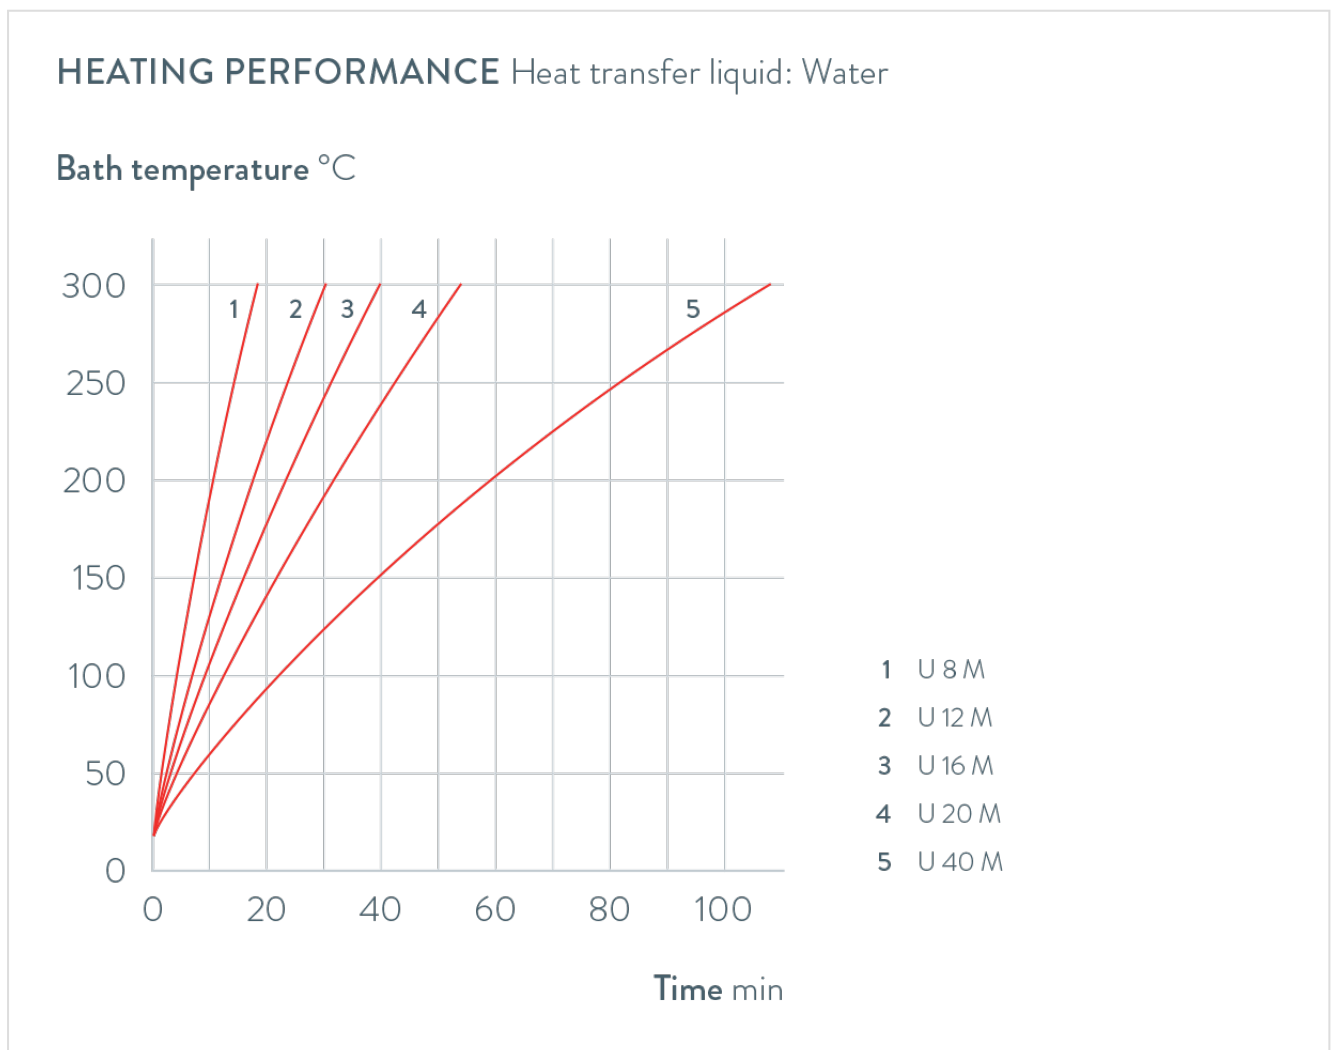

PRODUCT DATA SHEET

Standing: 2025-08-27

LAUDA Universa U 8 M

Heating thermostat 200-240 V; 50/60 Hz

Part Number: L003776

Reserve technical changes

LAUDA DR. R. WOBSEY GMBH & CO. KG
Laudaplatz 1 • 97922 Lauda-Königshofen • DE

T + 49 (0) 9343 503-0
info@lauda.de • www.lauda.de
WEEE-Reg-Nr.: DE 66 42 40 57

Kommanditgesellschaft: Sitz Lauda-Königshofen
Registergericht Mannheim • HRA 560069

Persönlich haftende Gesellschafterin:
LAUDA DR. R. WOBSEY Verwaltungs-GmbH
Sitz Lauda-Königshofen
Registergericht Mannheim • HRB 560226

Geschäftsführer:
Dr. Gunther Wobser (Vors.), Dr. Mario Englert,
Dr. Marc Stricker
Beirat: Dr. Gerhard Wobser