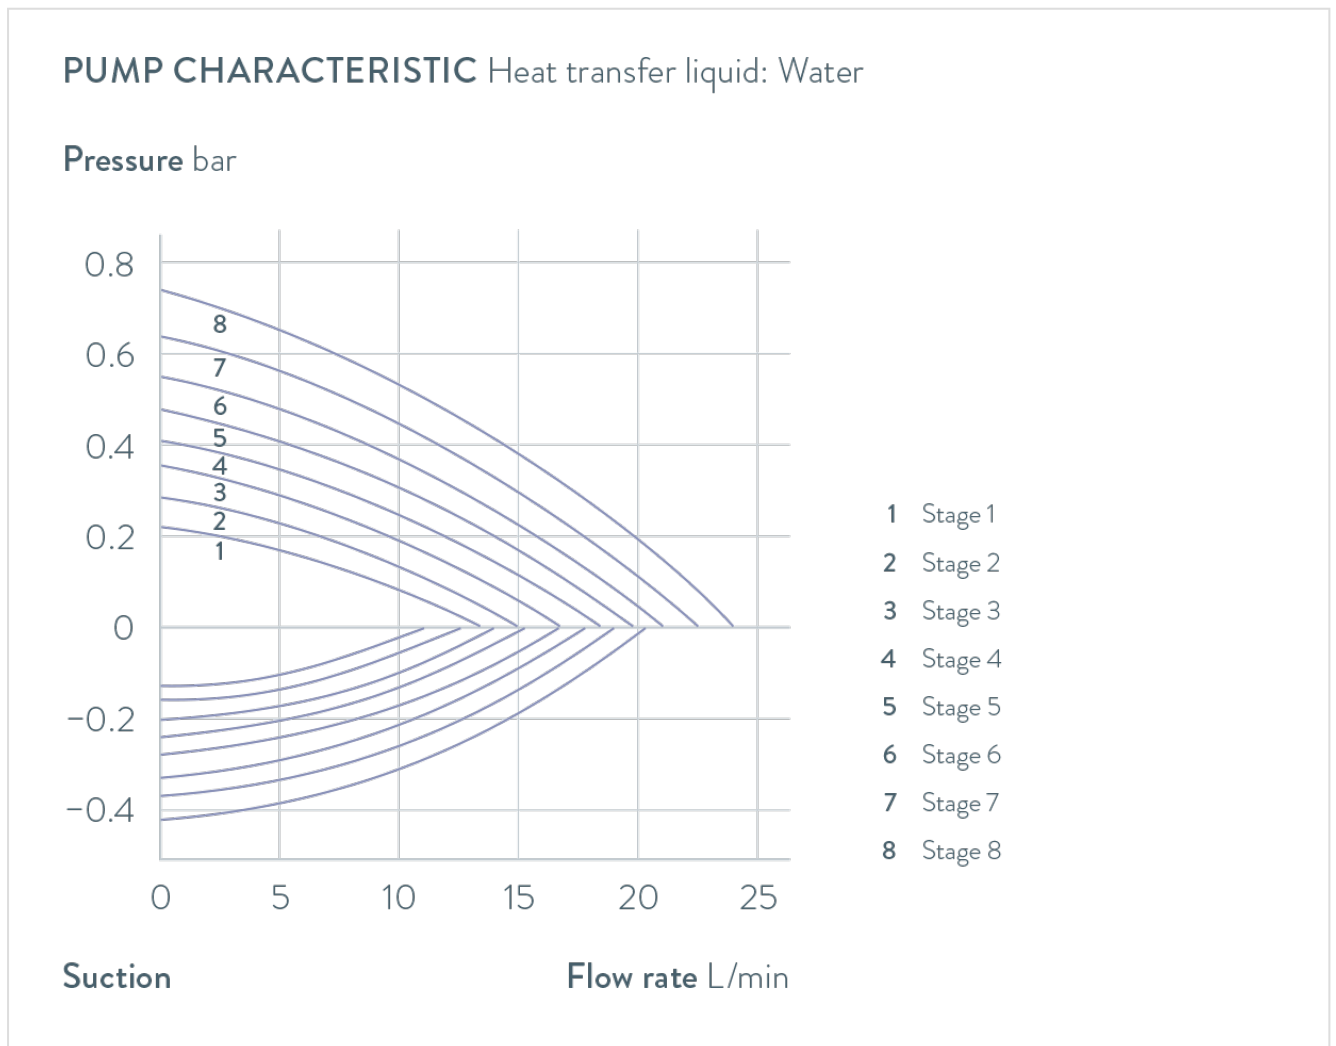

PRODUCT DATA SHEET

Standing: 2025-08-27

LAUDA Universa U 40 M

Heating thermostat 200-240 V; 50/60 Hz

Part Number: L003778

Reserve technical changes

LAUDA DR. R. WOBSEY GMBH & CO. KG
Laudaplatz 1 • 97922 Lauda-Königshofen • DE

T + 49 (0) 9343 503-0
info@lauda.de • www.lauda.de
WEEE-Reg-Nr.: DE 66 42 40 57

Kommanditgesellschaft: Sitz Lauda-Königshofen
Registergericht Mannheim • HRA 560069

Persönlich haftende Gesellschafterin:
LAUDA DR. R. WOBSEY Verwaltungs-GmbH
Sitz Lauda-Königshofen
Registergericht Mannheim • HRB 560226

Geschäftsführer:
Dr. Gunther Wobser (Vors.), Dr. Mario Englert,
Dr. Marc Stricker
Beirat: Dr. Gerhard Wobser