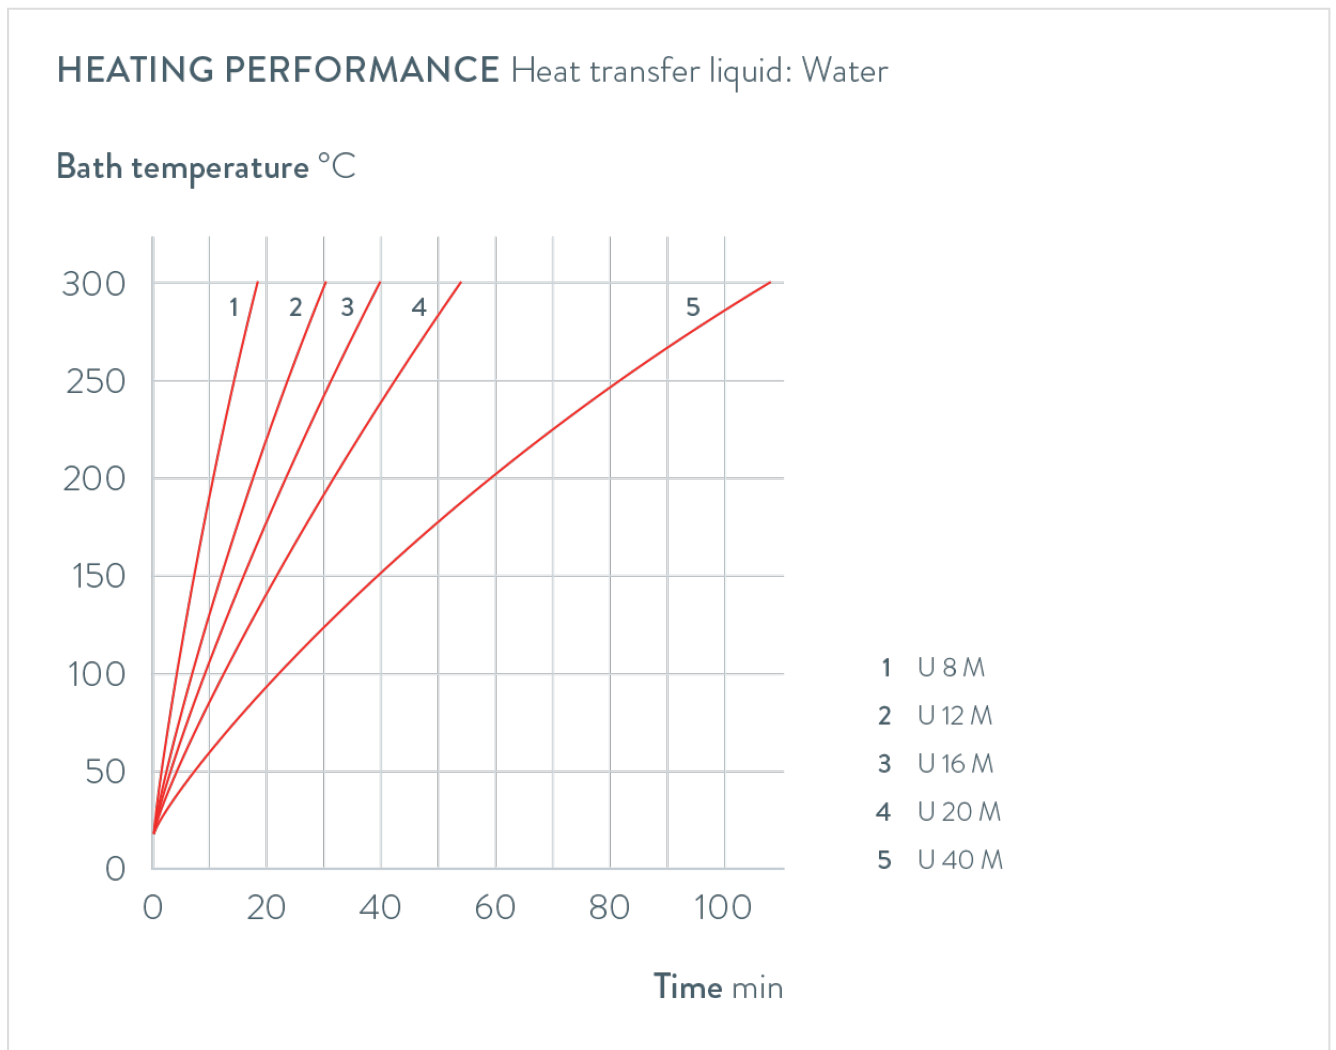

PRODUCT DATA SHEET

Standing: 2025-08-27

LAUDA Universa U 40 M

Heating thermostat 200-240 V; 50/60 Hz

Part Number: L003778

Reserve technical changes

LAUDA DR. R. WOBSEY GMBH & CO. KG
Laudaplatz 1 • 97922 Lauda-Königshofen • DE

T + 49 (0) 9343 503-0
info@lauda.de • www.lauda.de
WEEE-Reg-Nr.: DE 66 42 40 57

Kommanditgesellschaft: Sitz Lauda-Königshofen
Registergericht Mannheim • HRA 560069

Persönlich haftende Gesellschafterin:
LAUDA DR. R. WOBSEY Verwaltungs-GmbH
Sitz Lauda-Königshofen
Registergericht Mannheim • HRB 560226

Geschäftsführer:
Dr. Gunther Wobser (Vors.), Dr. Mario Englert,
Dr. Marc Stricker
Beirat: Dr. Gerhard Wobser