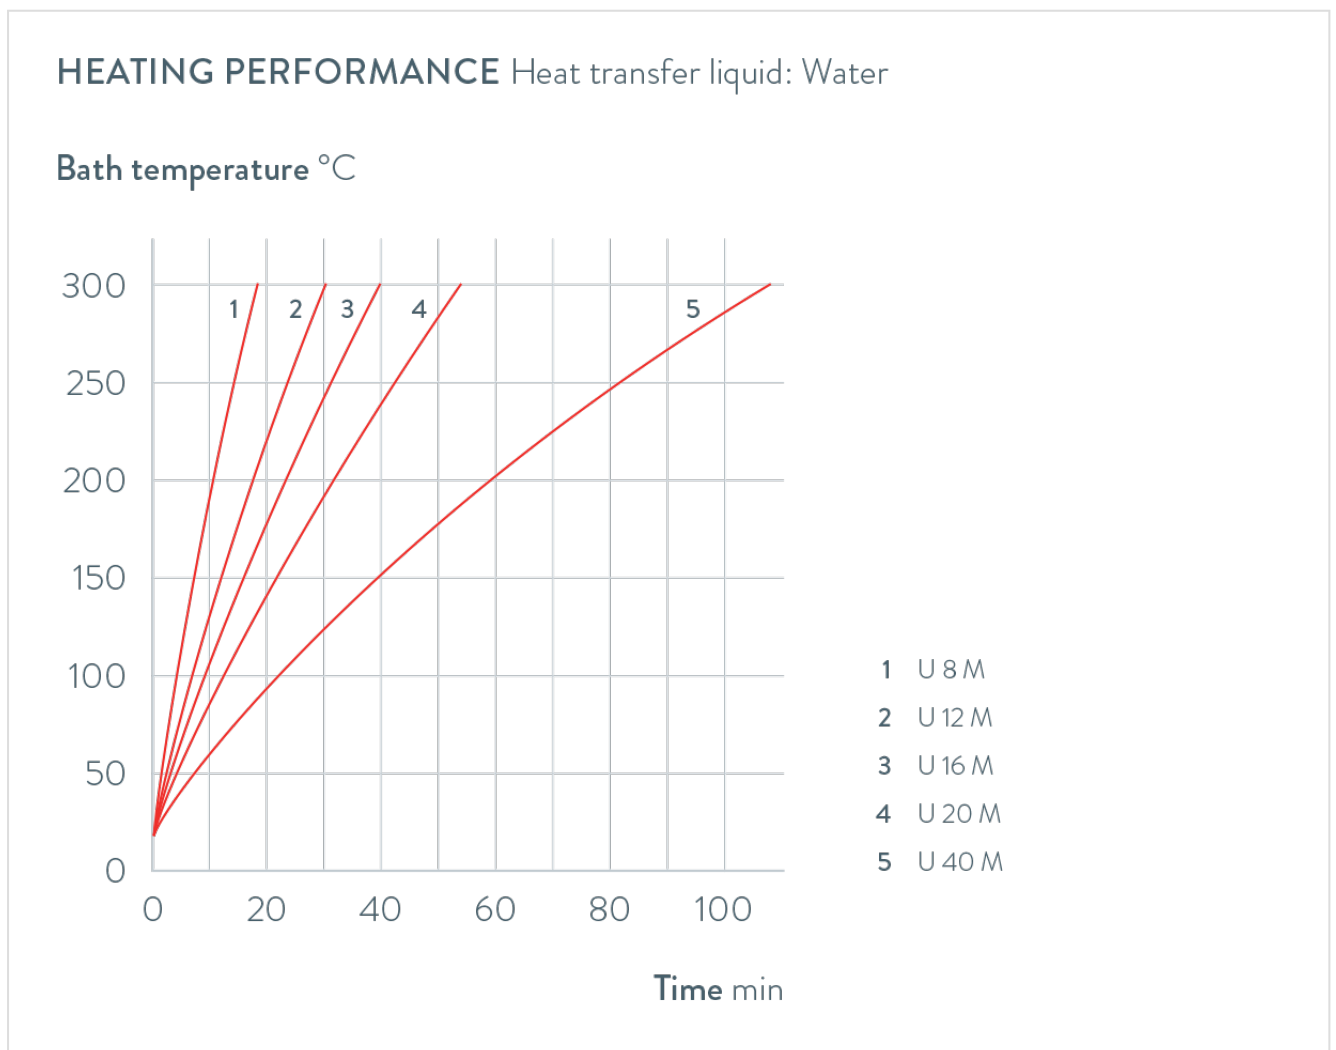

PRODUCT DATA SHEET

Published: 2026-07-09

LAUDA Universa U 20 M

Heating thermostat 200-240 V; 50/60 Hz

Part Number: L003785

Reserve technical changes

LAUDA DR. R. WOBSEY GMBH & CO. KG
Laudaplatz 1 • 97922 Lauda-Königshofen • DE

T + 49 (0) 9343 503-0
info@lauda.de • www.lauda.de
WEEE-Reg-Nr.: DE 66 42 40 57

Kommanditgesellschaft: Sitz Lauda-Königshofen
Registergericht Mannheim • HRA 560069

Persönlich haftende Gesellschafterin:
LAUDA DR. R. WOBSEY Verwaltungs-GmbH
Sitz Lauda-Königshofen
Registergericht Mannheim • HRB 560226

Geschäftsführer:
Dr. Gunther Wobser (Vors.), Dr. Mario Englert,
Dr. Marc Stricker
Beirat: Dr. Gerhard Wobser