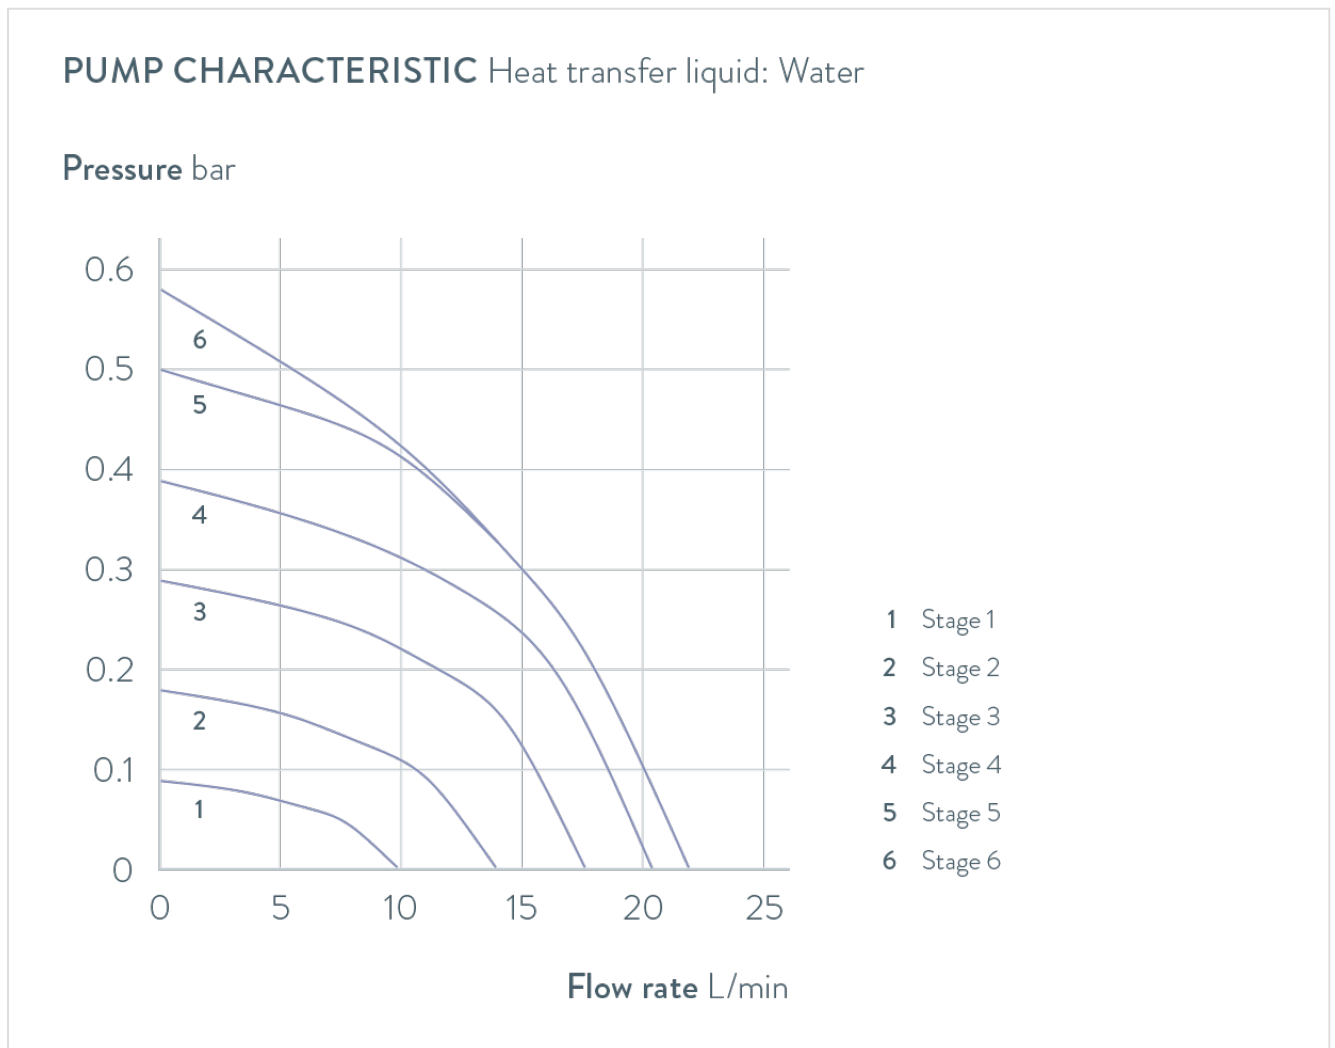

PRODUCT DATA SHEET

Published: 2026-07-06

LAUDA Universa U 15 TP

Heating thermostat 200-240 V; 50/60 Hz

Part Number: L004568

Reserve technical changes

LAUDA DR. R. WOBSEY GMBH & CO. KG
Laudaplatz 1 • 97922 Lauda-Königshofen • DE

T + 49 (0) 9343 503-0
info@lauda.de • www.lauda.de
WEEE-Reg-Nr.: DE 66 42 40 57

Kommanditgesellschaft: Sitz Lauda-Königshofen
Registergericht Mannheim • HRA 560069

Persönlich haftende Gesellschafterin:
LAUDA DR. R. WOBSEY Verwaltungs-GmbH
Sitz Lauda-Königshofen
Registergericht Mannheim • HRB 560226

Geschäftsführer:
Dr. Gunther Wobser (Vors.), Dr. Mario Englert,
Dr. Marc Stricker
Beirat: Dr. Gerhard Wobser