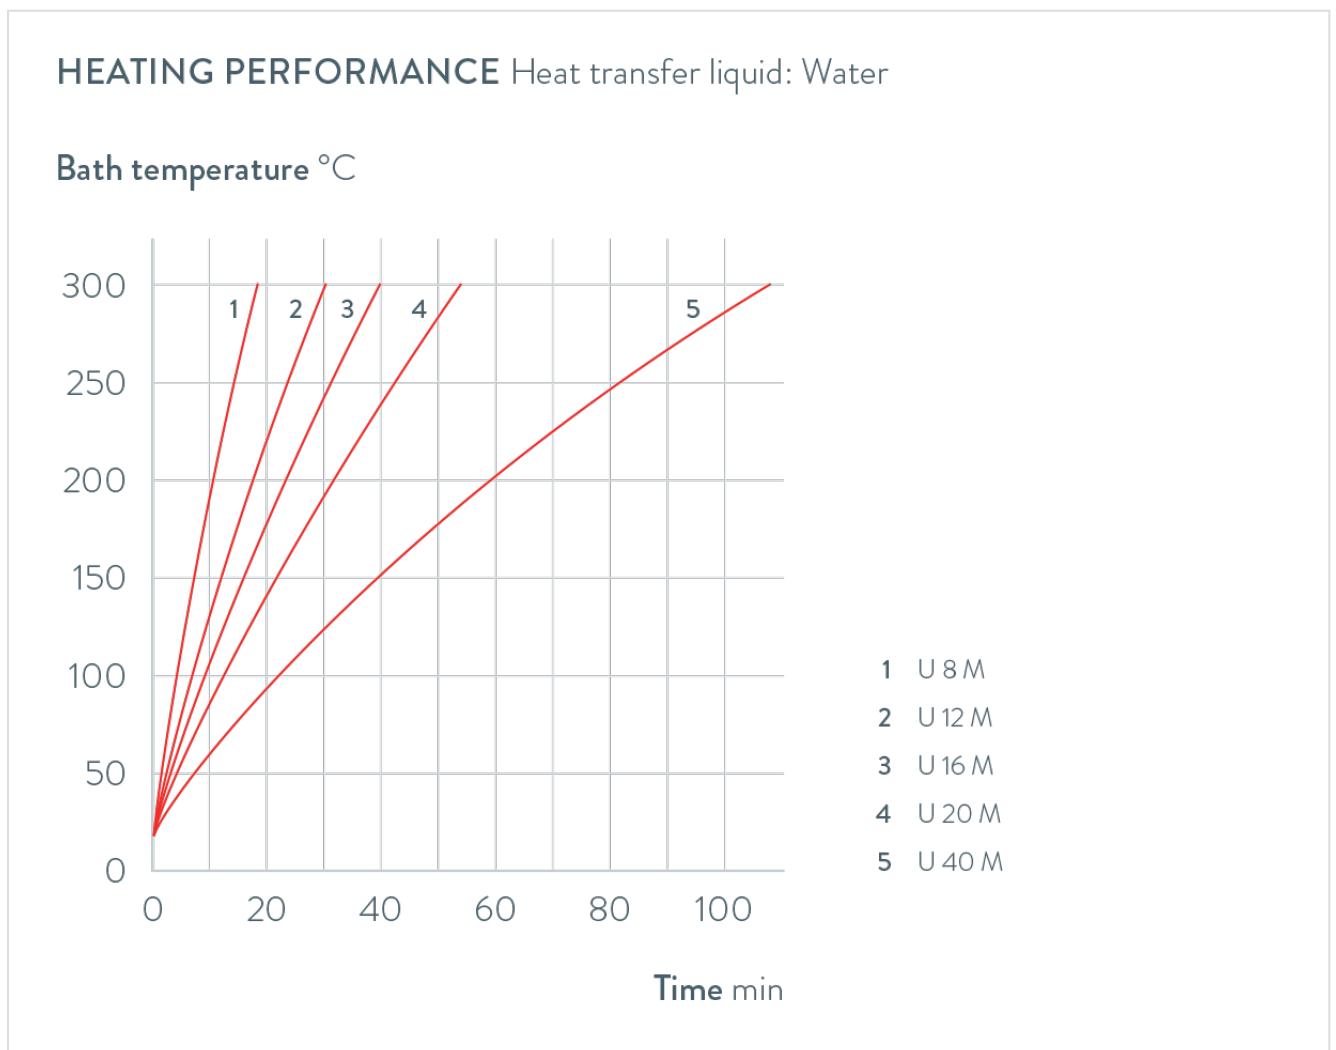

PRODUCT DATA SHEET

Published: 2026-06-08

LAUDA Universa U 12 M

Heating thermostat 200-240 V; 50/60 Hz

Part Number: L004183

Reserve technical changes

LAUDA DR. R. WOBSEY GMBH & CO. KG
Laudaplatz 1 • 97922 Lauda-Königshofen • DE

T + 49 (0) 9343 503-0
info@lauda.de • www.lauda.de
WEEE-Reg-Nr.: DE 66 42 40 57

Kommanditgesellschaft: Sitz Lauda-Königshofen
Registergericht Mannheim • HRA 560069

Persönlich haftende Gesellschafterin:
LAUDA DR. R. WOBSEY Verwaltungs-GmbH
Sitz Lauda-Königshofen
Registergericht Mannheim • HRB 560226

Geschäftsführer:
Dr. Gunther Wobser (Vors.), Dr. Mario Englert,
Dr. Marc Stricker
Beirat: Dr. Gerhard Wobser