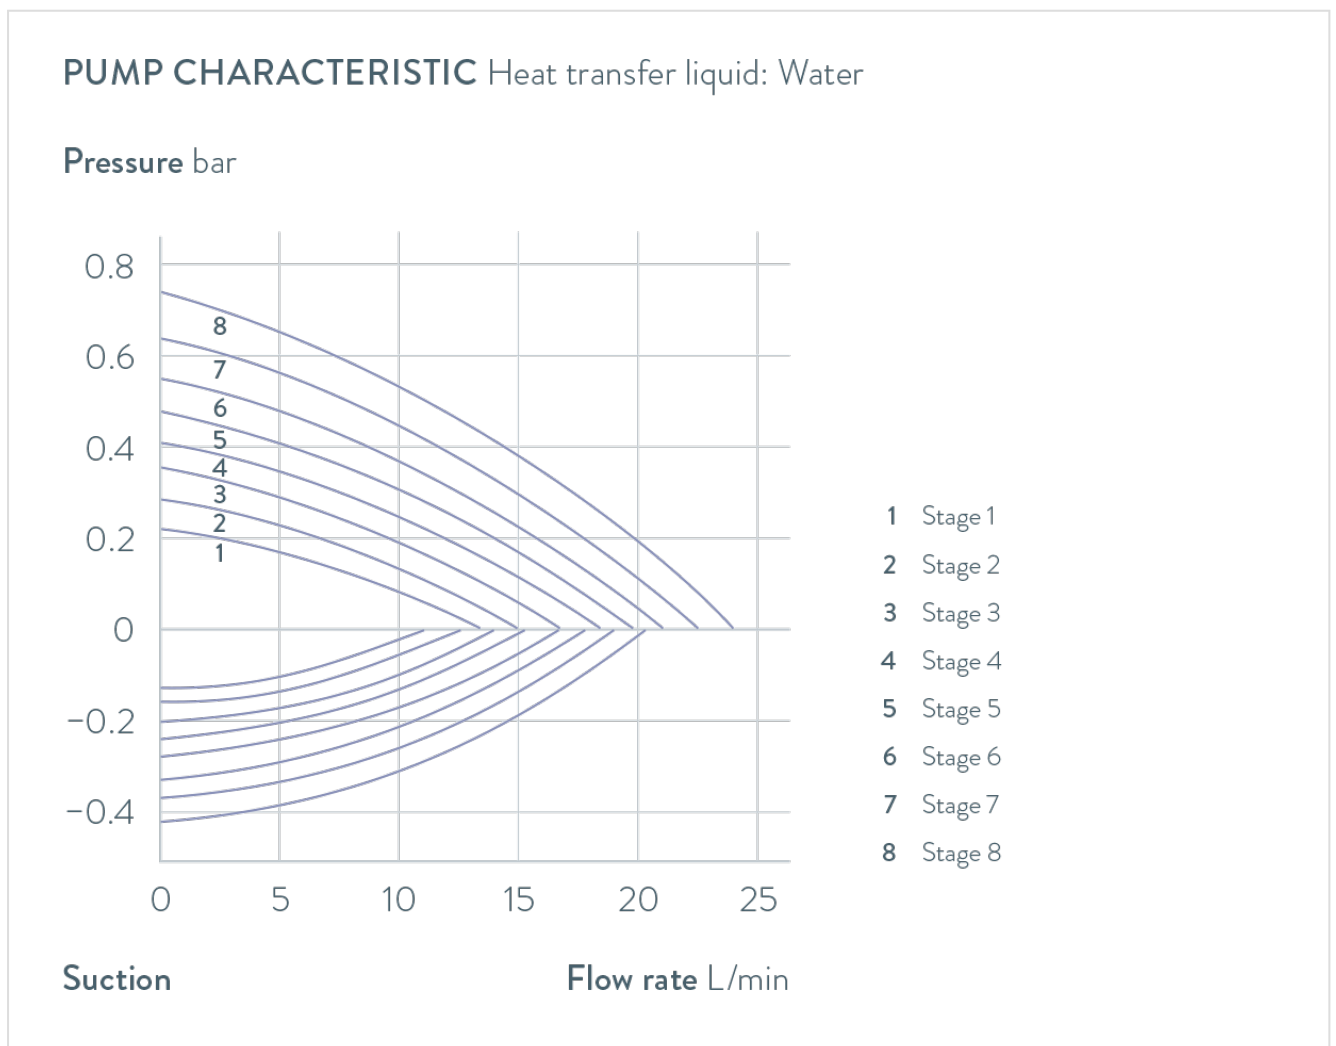

PRODUCT DATA SHEET

Published: 2026-06-08

LAUDA Universa U 12 M

Heating thermostat 200-240 V; 50/60 Hz

Part Number: L004183

Reserve technical changes

LAUDA DR. R. WOBSEY GMBH & CO. KG
Laudaplatz 1 • 97922 Lauda-Königshofen • DE

T + 49 (0) 9343 503-0
info@lauda.de • www.lauda.de
WEEE-Reg-Nr.: DE 66 42 40 57

Kommanditgesellschaft: Sitz Lauda-Königshofen
Registergericht Mannheim • HRA 560069

Persönlich haftende Gesellschafterin:
LAUDA DR. R. WOBSEY Verwaltungs-GmbH
Sitz Lauda-Königshofen
Registergericht Mannheim • HRB 560226

Geschäftsführer:
Dr. Gunther Wobser (Vors.), Dr. Mario Englert,
Dr. Marc Stricker
Beirat: Dr. Gerhard Wobser