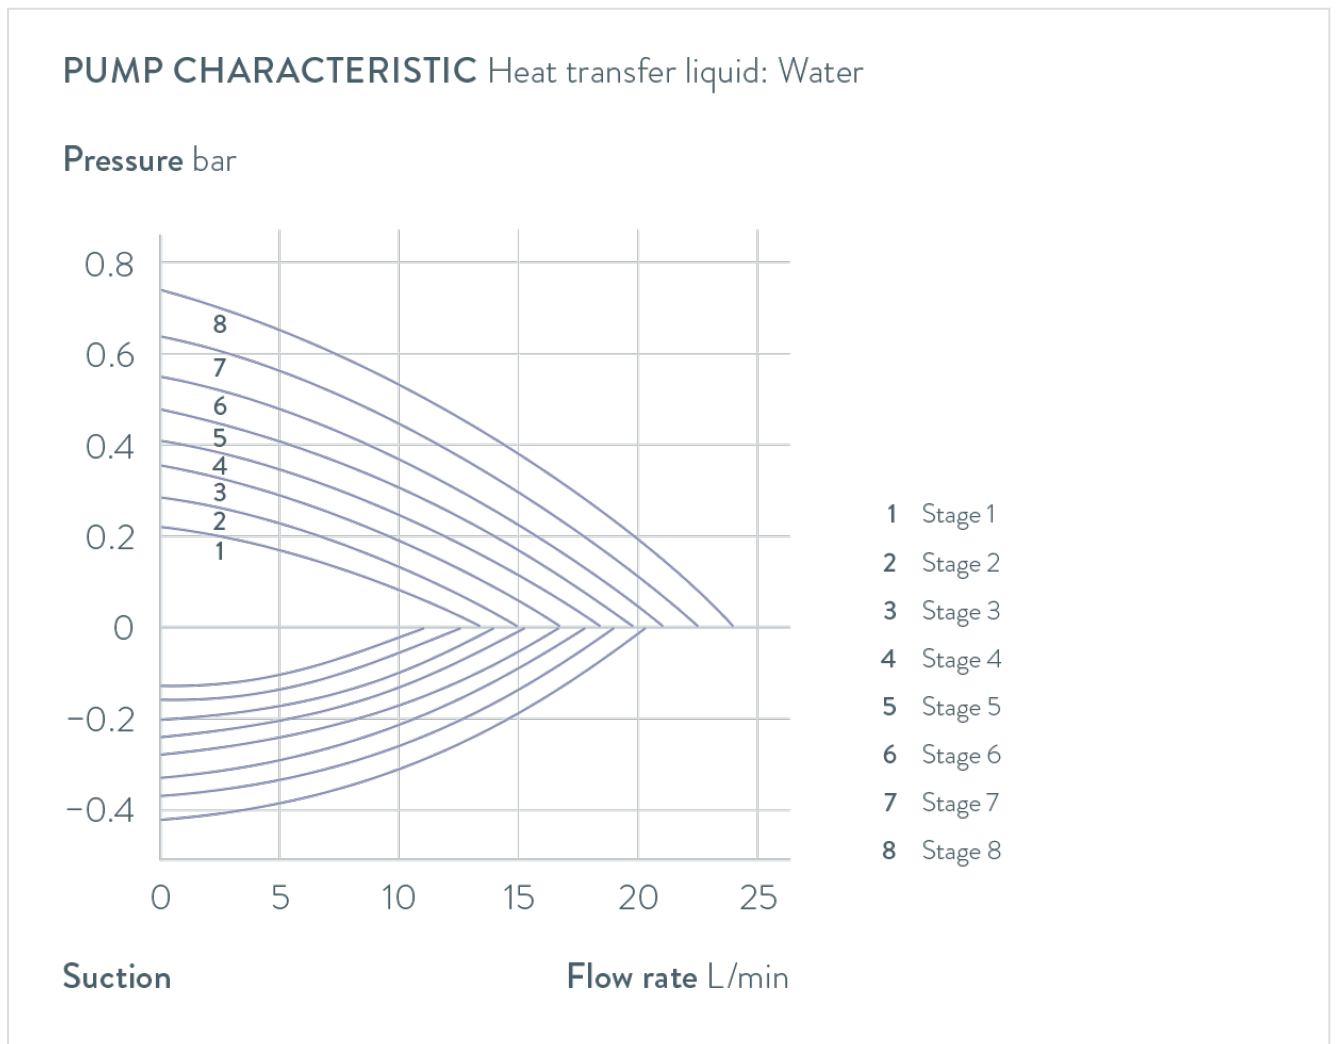

PRODUCT DATA SHEET

Published: 2026-06-08

LAUDA Universa U 12 M

Heating thermostat 200-240 V; 50/60 Hz

Part Number: L004166

Reserve technical changes

LAUDA DR. R. WOBSEY GMBH & CO. KG
Laudaplatz 1 • 97922 Lauda-Königshofen • DE

T + 49 (0) 9343 503-0
info@lauda.de • www.lauda.de
WEEE-Reg-Nr.: DE 66 42 40 57

Kommanditgesellschaft: Sitz Lauda-Königshofen
Registergericht Mannheim • HRA 560069

Persönlich haftende Gesellschafterin:
LAUDA DR. R. WOBSEY Verwaltungs-GmbH
Sitz Lauda-Königshofen
Registergericht Mannheim • HRB 560226

Geschäftsführer:
Dr. Gunther Wobser (Vors.), Dr. Mario Englert,
Dr. Marc Stricker
Beirat: Dr. Gerhard Wobser