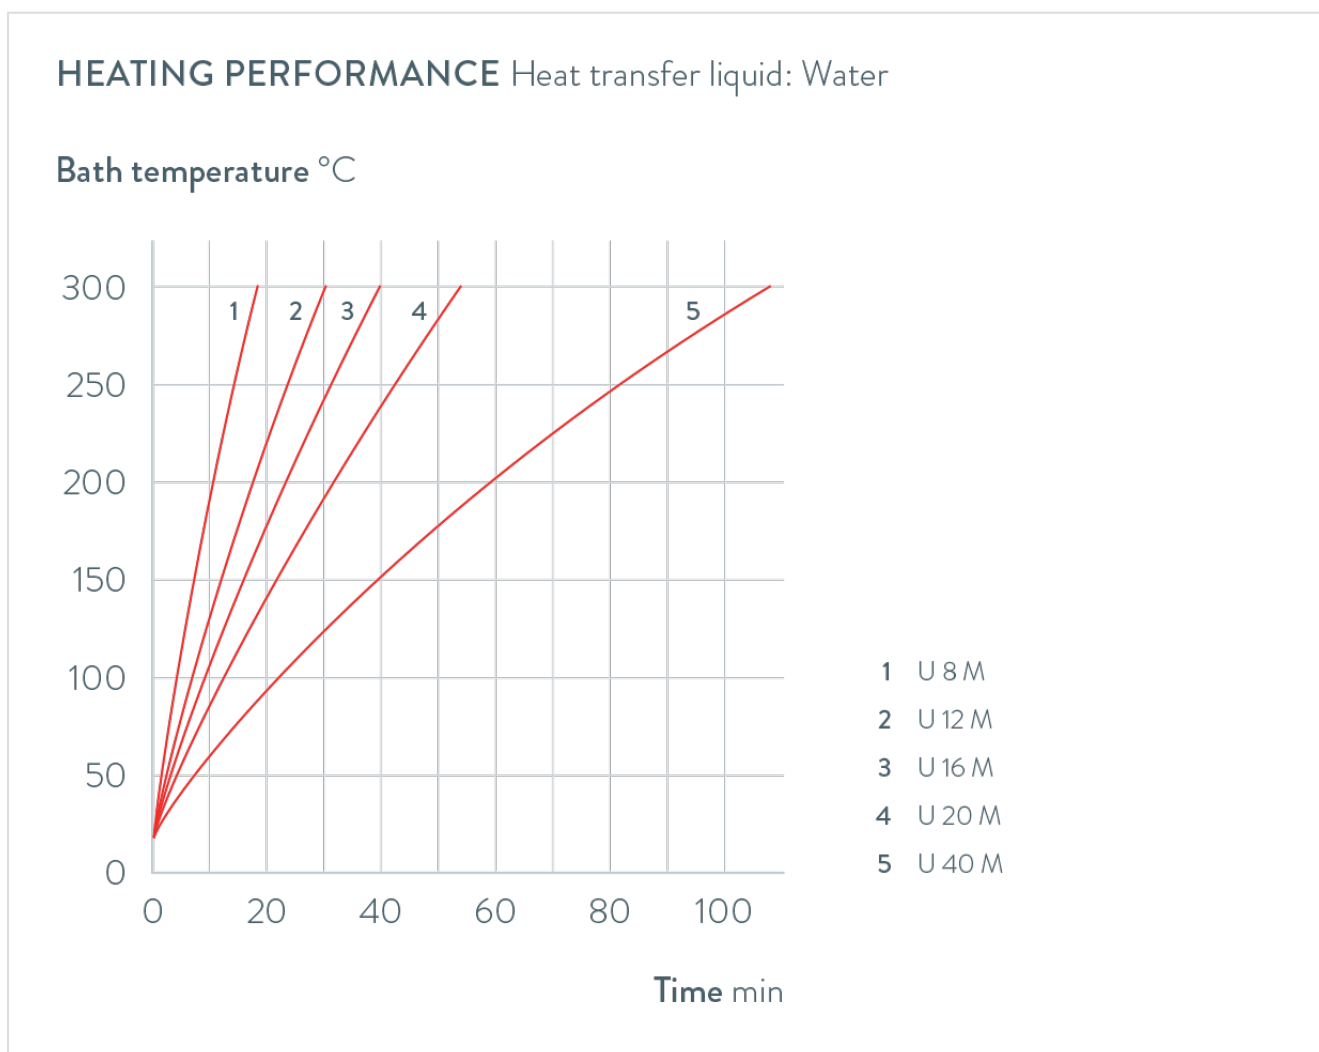

PRODUCT DATA SHEET

Published: 2026-06-08

LAUDA Universa U 12 M

Heating thermostat 200-240 V; 50/60 Hz

Part Number: L004166

Reserve technical changes

LAUDA DR. R. WOBSEY GMBH & CO. KG
Laudaplatz 1 • 97922 Lauda-Königshofen • DE

T + 49 (0) 9343 503-0
info@lauda.de • www.lauda.de
WEEE-Reg-Nr.: DE 66 42 40 57

Kommanditgesellschaft: Sitz Lauda-Königshofen
Registergericht Mannheim • HRA 560069

Persönlich haftende Gesellschafterin:
LAUDA DR. R. WOBSEY Verwaltungs-GmbH
Sitz Lauda-Königshofen
Registergericht Mannheim • HRB 560226

Geschäftsführer:
Dr. Gunther Wobser (Vors.), Dr. Mario Englert,
Dr. Marc Stricker
Beirat: Dr. Gerhard Wobser