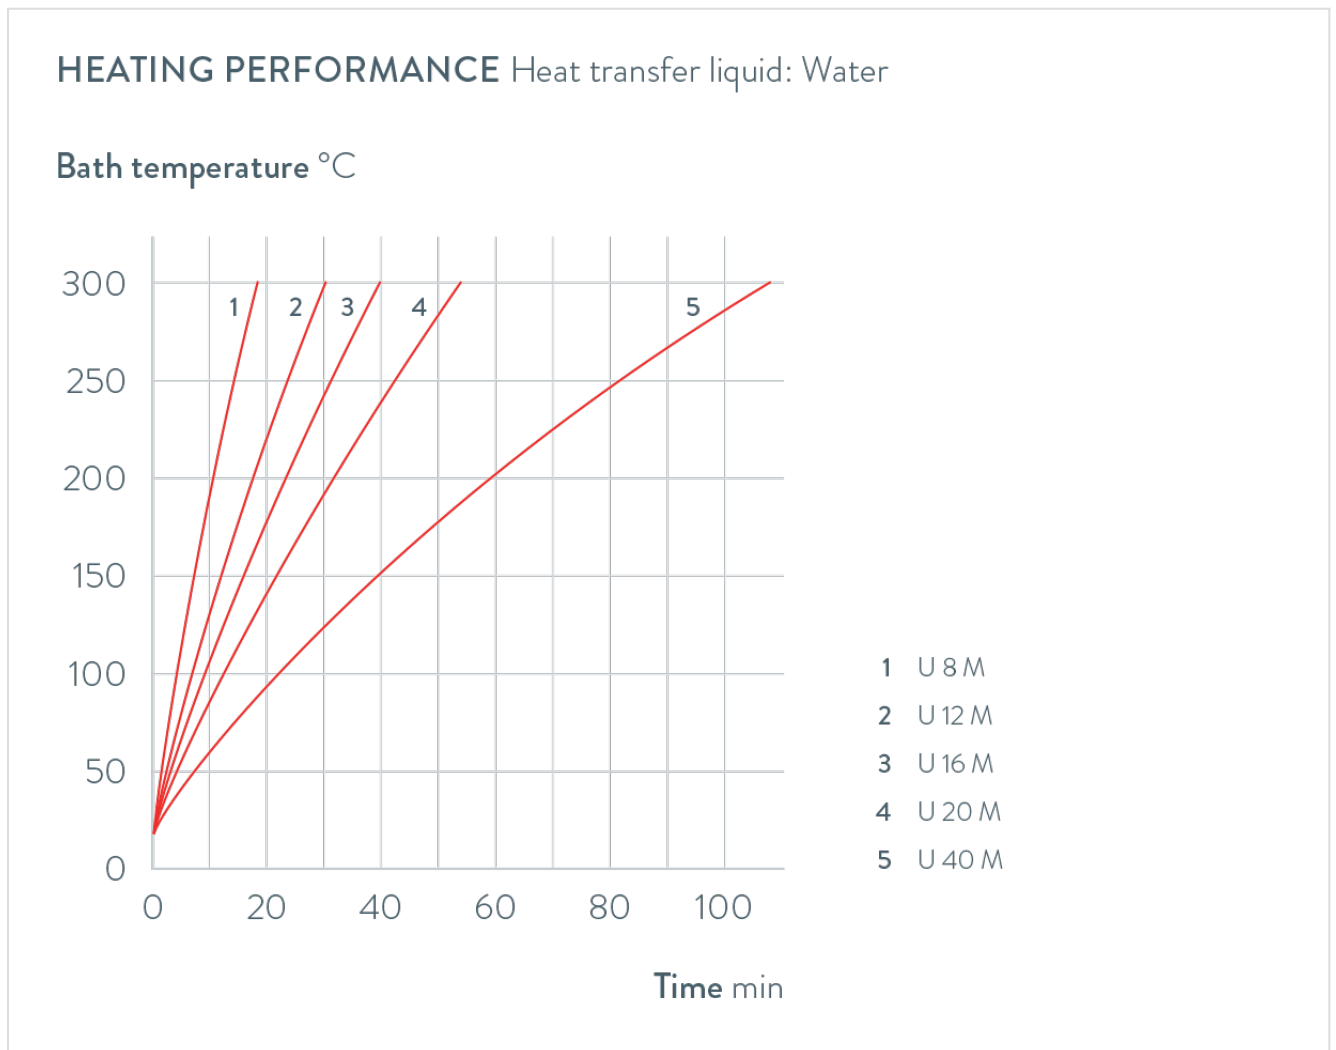

PRODUCT DATA SHEET

Published: 2026-06-08

LAUDA Universa U 12 M

Heating thermostat 200-240 V; 50/60 Hz

Part Number: L004149

Reserve technical changes

LAUDA DR. R. WOBSEY GMBH & CO. KG
Laudaplatz 1 • 97922 Lauda-Königshofen • DE

T + 49 (0) 9343 503-0
info@lauda.de • www.lauda.de
WEEE-Reg-Nr.: DE 66 42 40 57

Kommanditgesellschaft: Sitz Lauda-Königshofen
Registergericht Mannheim • HRA 560069

Persönlich haftende Gesellschafterin:
LAUDA DR. R. WOBSEY Verwaltungs-GmbH
Sitz Lauda-Königshofen
Registergericht Mannheim • HRB 560226

Geschäftsführer:
Dr. Gunther Wobser (Vors.), Dr. Mario Englert,
Dr. Marc Stricker
Beirat: Dr. Gerhard Wobser