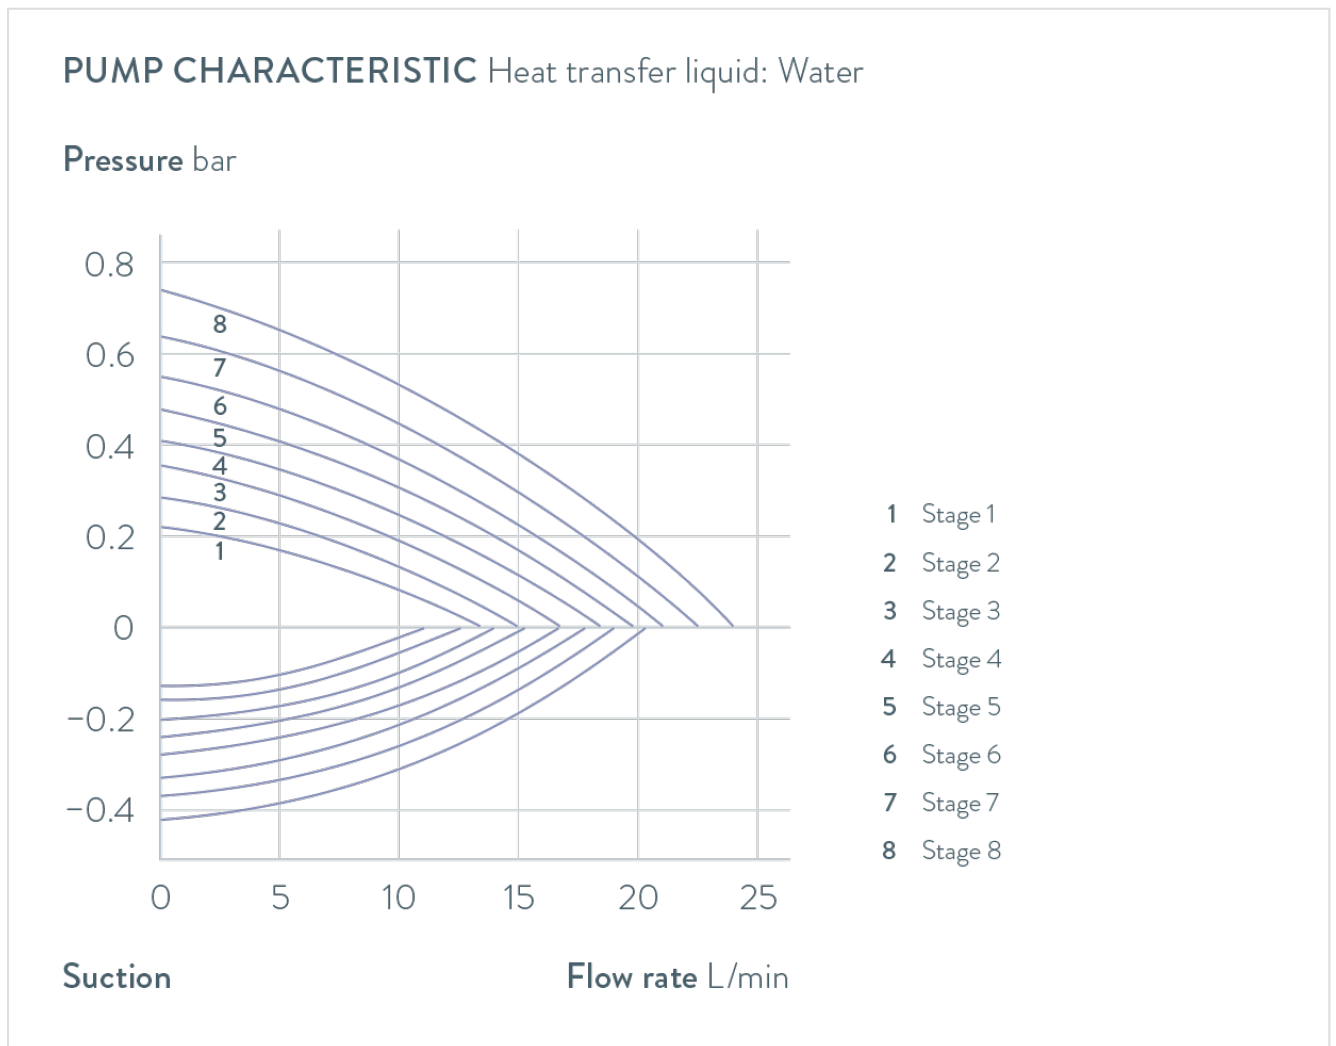

PRODUCT DATA SHEET

Published: 2026-06-08

LAUDA Universa U 12 M

Heating thermostat 200-240 V; 50/60 Hz

Part Number: L004149

Reserve technical changes

LAUDA DR. R. WOBSEY GMBH & CO. KG
Laudaplatz 1 • 97922 Lauda-Königshofen • DE

T + 49 (0) 9343 503-0
info@lauda.de • www.lauda.de
WEEE-Reg-Nr.: DE 66 42 40 57

Kommanditgesellschaft: Sitz Lauda-Königshofen
Registergericht Mannheim • HRA 560069

Persönlich haftende Gesellschafterin:
LAUDA DR. R. WOBSEY Verwaltungs-GmbH
Sitz Lauda-Königshofen
Registergericht Mannheim • HRB 560226

Geschäftsführer:
Dr. Gunther Wobser (Vors.), Dr. Mario Englert,
Dr. Marc Stricker
Beirat: Dr. Gerhard Wobser