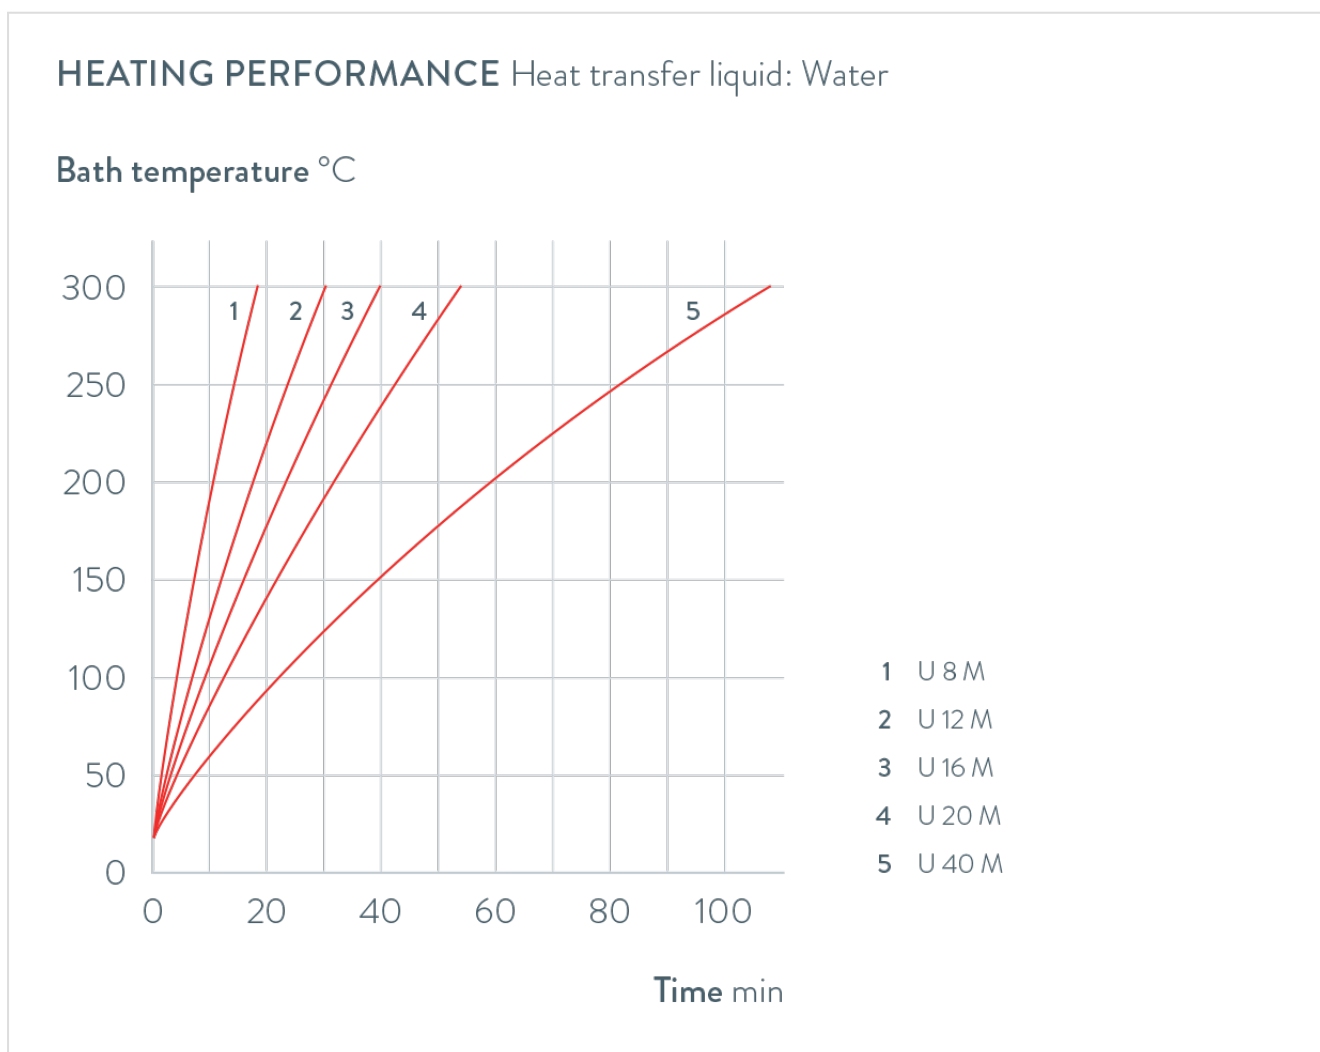

PRODUCT DATA SHEET

Published: 2026-03-19

LAUDA Universa U 12 M

Heating thermostat 200-240 V; 50/60 Hz

Part Number: L003801

Reserve technical changes

LAUDA DR. R. WOBSEY GMBH & CO. KG
Laudaplatz 1 • 97922 Lauda-Königshofen • DE

T + 49 (0) 9343 503-0
info@lauda.de • www.lauda.de
WEEE-Reg-Nr.: DE 66 42 40 57

Kommanditgesellschaft: Sitz Lauda-Königshofen
Registergericht Mannheim • HRA 560069

Persönlich haftende Gesellschafterin:
LAUDA DR. R. WOBSEY Verwaltungs-GmbH
Sitz Lauda-Königshofen
Registergericht Mannheim • HRB 560226

Geschäftsführer:
Dr. Gunther Wobser (Vors.), Dr. Mario Englert,
Dr. Marc Stricker
Beirat: Dr. Gerhard Wobser