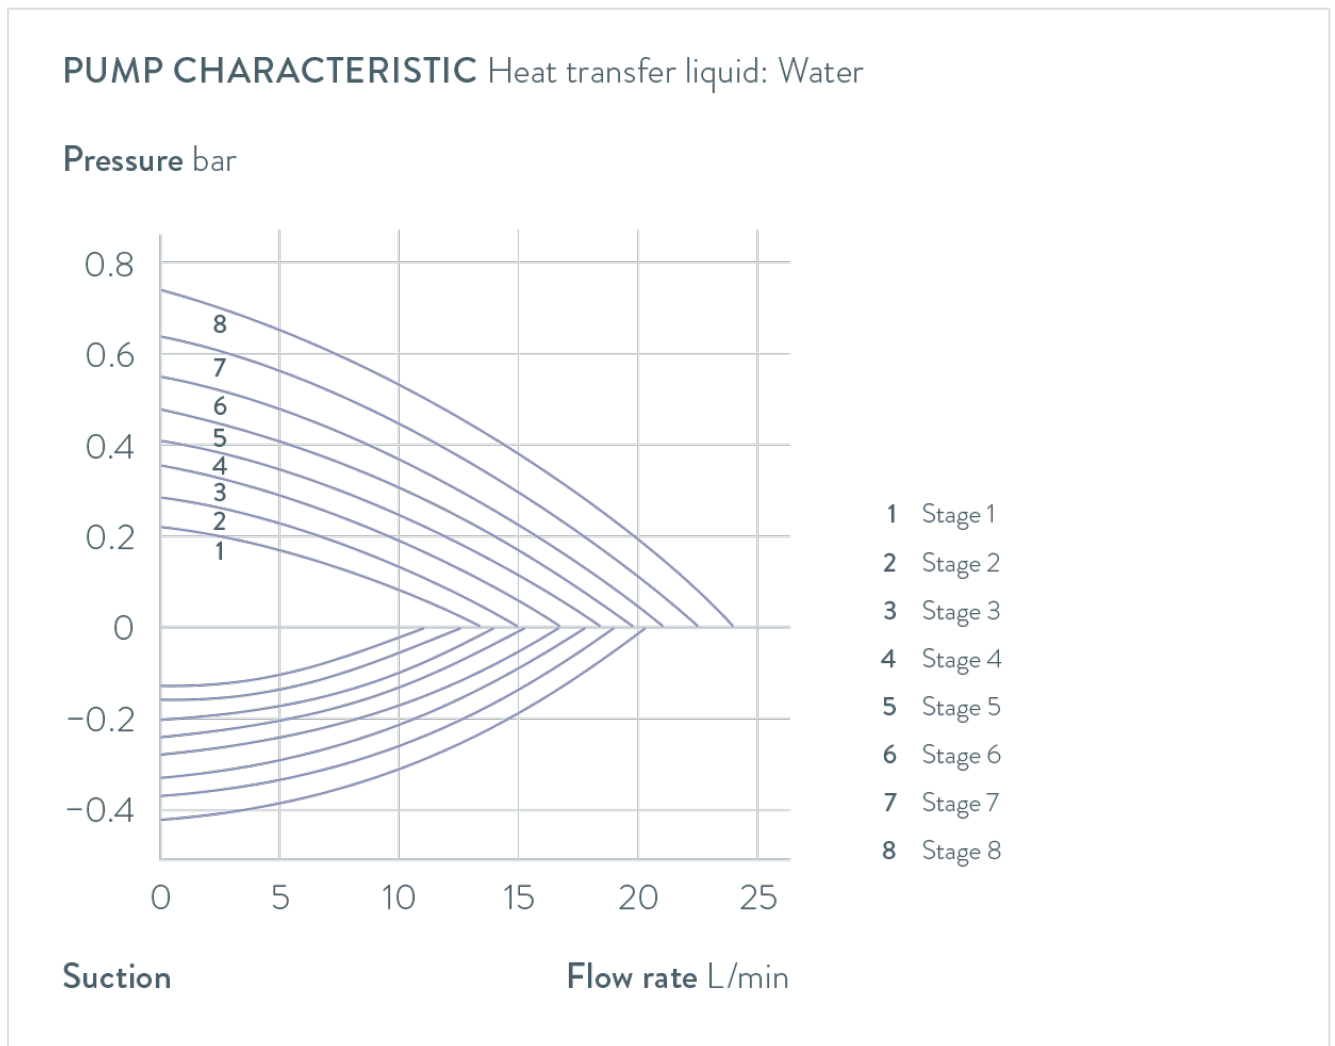

PRODUCT DATA SHEET

Published: 2026-03-19

LAUDA Universa U 12 M

Heating thermostat 200-240 V; 50/60 Hz

Part Number: L003801

Reserve technical changes

LAUDA DR. R. WOBSEY GMBH & CO. KG
Laudaplatz 1 • 97922 Lauda-Königshofen • DE

T + 49 (0) 9343 503-0
info@lauda.de • www.lauda.de
WEEE-Reg-Nr.: DE 66 42 40 57

Kommanditgesellschaft: Sitz Lauda-Königshofen
Registergericht Mannheim • HRA 560069

Persönlich haftende Gesellschafterin:
LAUDA DR. R. WOBSEY Verwaltungs-GmbH
Sitz Lauda-Königshofen
Registergericht Mannheim • HRB 560226

Geschäftsführer:
Dr. Gunther Wobser (Vors.), Dr. Mario Englert,
Dr. Marc Stricker
Beirat: Dr. Gerhard Wobser