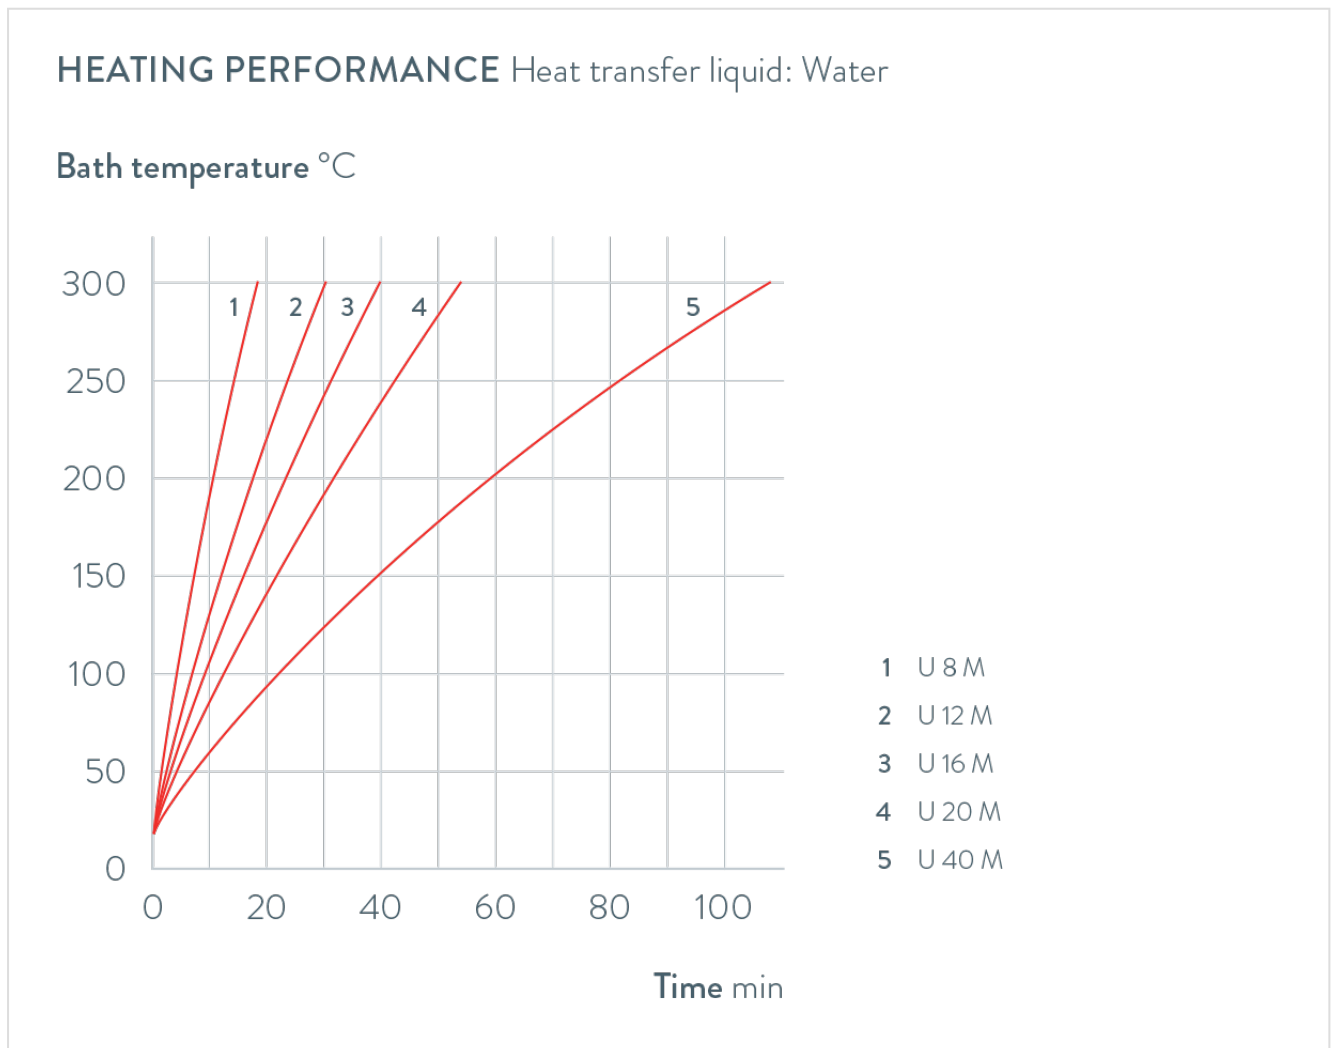

PRODUCT DATA SHEET

Published: 2026-03-19

LAUDA Universa U 12 M

Heating thermostat 200-240 V; 50/60 Hz

Part Number: L003767

Reserve technical changes

LAUDA DR. R. WOBSEY GMBH & CO. KG
Laudaplatz 1 • 97922 Lauda-Königshofen • DE

T + 49 (0) 9343 503-0
info@lauda.de • www.lauda.de
WEEE-Reg-Nr.: DE 66 42 40 57

Kommanditgesellschaft: Sitz Lauda-Königshofen
Registergericht Mannheim • HRA 560069

Persönlich haftende Gesellschafterin:
LAUDA DR. R. WOBSEY Verwaltungs-GmbH
Sitz Lauda-Königshofen
Registergericht Mannheim • HRB 560226

Geschäftsführer:
Dr. Gunther Wobser (Vors.), Dr. Mario Englert,
Dr. Marc Stricker
Beirat: Dr. Gerhard Wobser