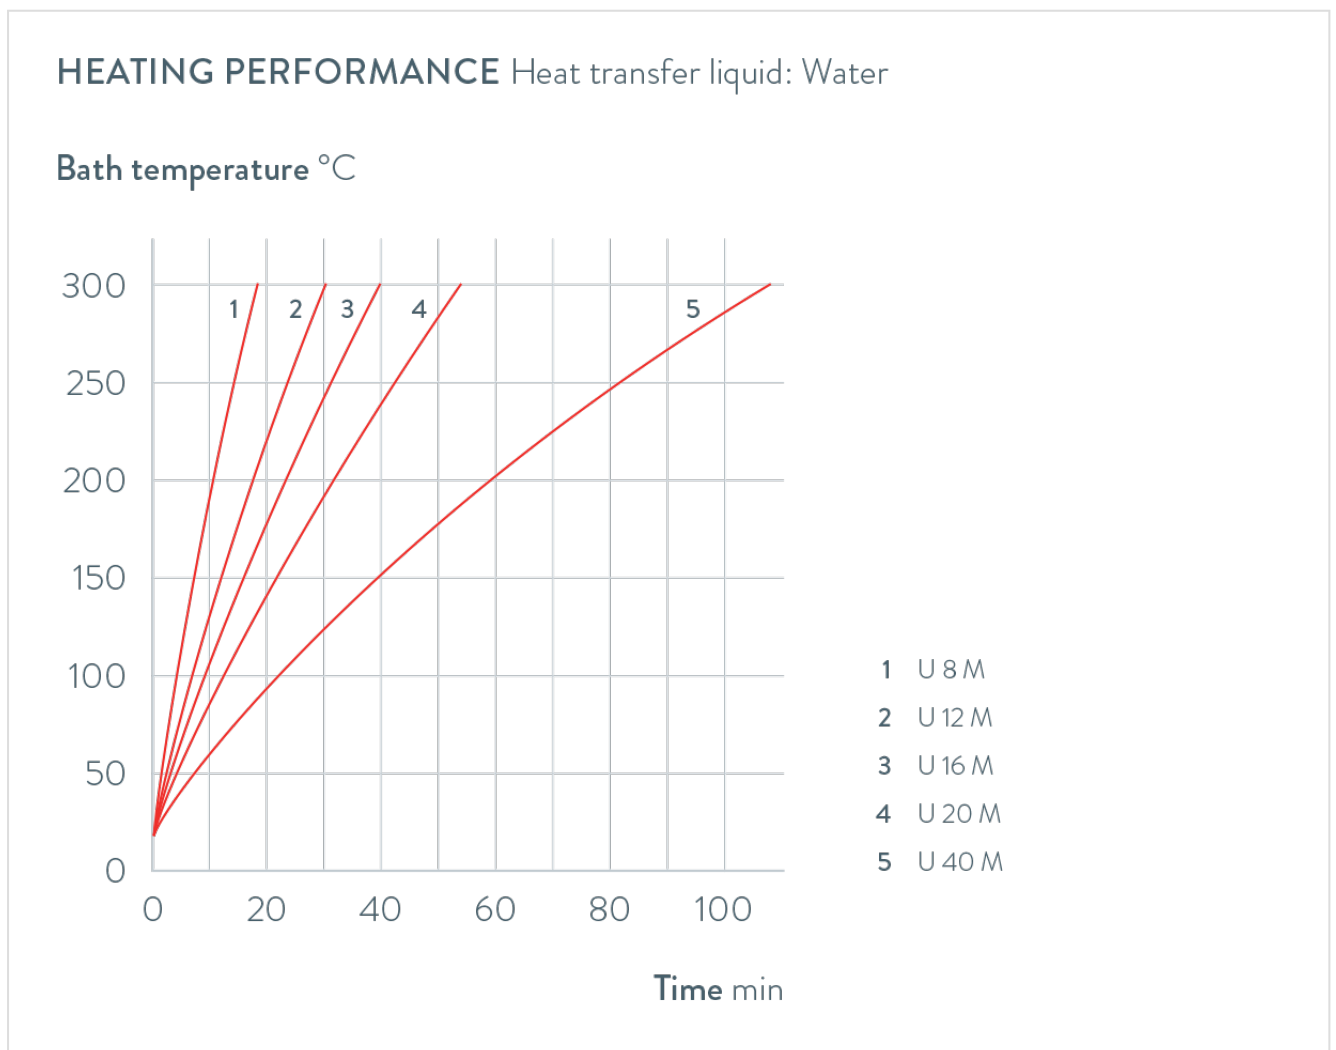

PRODUCT DATA SHEET

Published: 2026-07-09

LAUDA Universa U 12 M

Heating thermostat 200-240 V; 50/60 Hz

Part Number: L003750

Reserve technical changes

LAUDA DR. R. WOBSEY GMBH & CO. KG
Laudaplatz 1 • 97922 Lauda-Königshofen • DE

T + 49 (0) 9343 503-0
info@lauda.de • www.lauda.de
WEEE-Reg-Nr.: DE 66 42 40 57

Kommanditgesellschaft: Sitz Lauda-Königshofen
Registergericht Mannheim • HRA 560069

Persönlich haftende Gesellschafterin:
LAUDA DR. R. WOBSEY Verwaltungs-GmbH
Sitz Lauda-Königshofen
Registergericht Mannheim • HRB 560226

Geschäftsführer:
Dr. Gunther Wobser (Vors.), Dr. Mario Englert,
Dr. Marc Stricker
Beirat: Dr. Gerhard Wobser