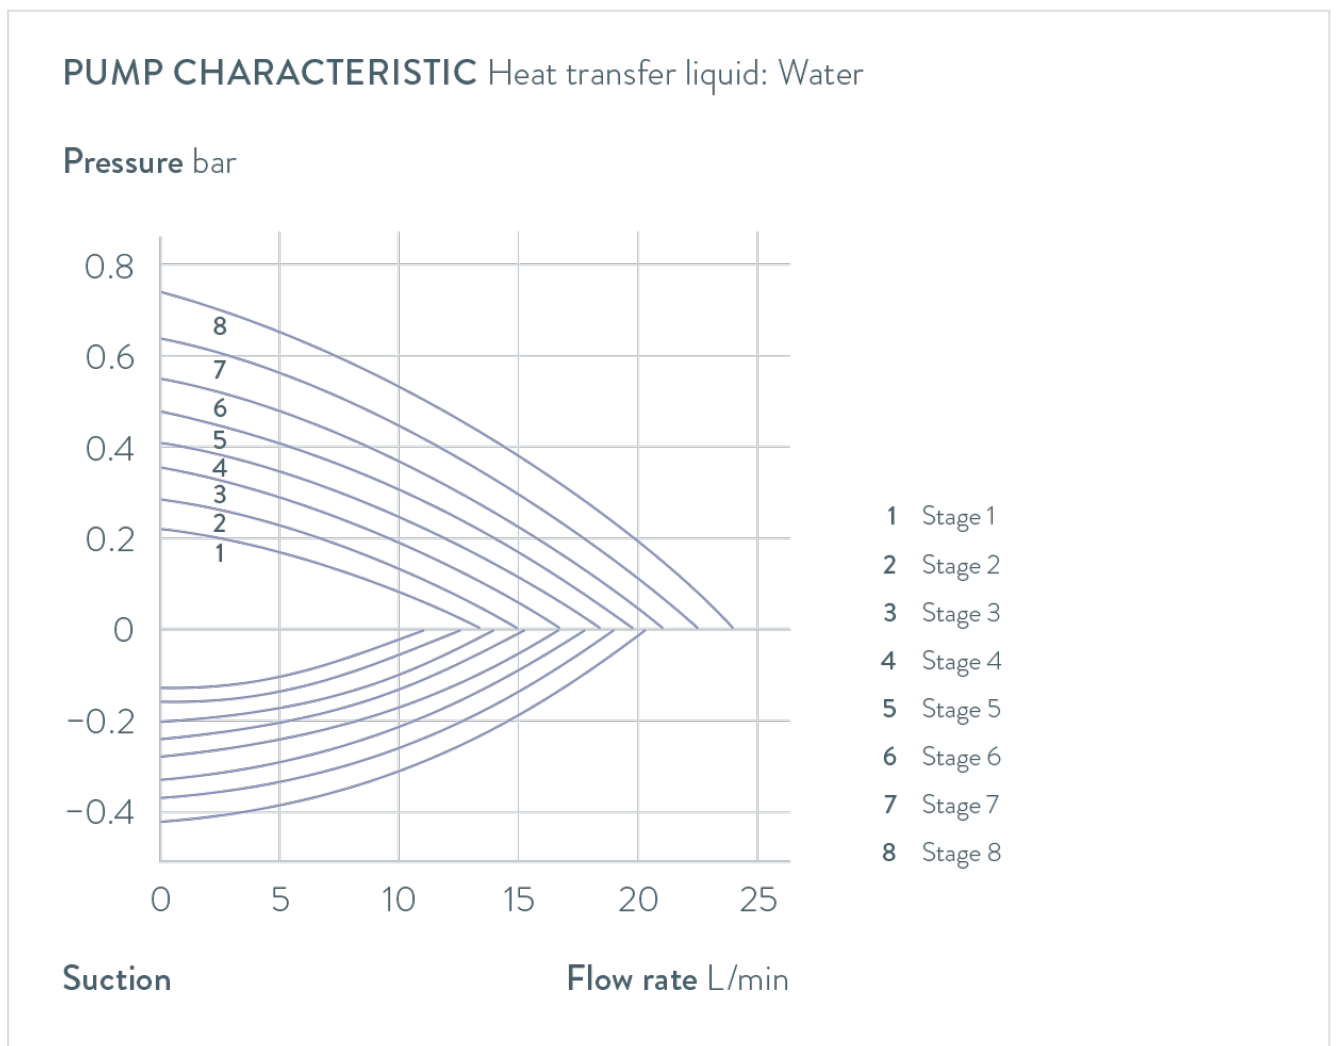

PRODUCT DATA SHEET

Published: 2026-07-09

LAUDA Universa U 12 M

Heating thermostat 200-240 V; 50/60 Hz

Part Number: L003750

Reserve technical changes

LAUDA DR. R. WOBSEY GMBH & CO. KG
Laudaplatz 1 • 97922 Lauda-Königshofen • DE

T + 49 (0) 9343 503-0
info@lauda.de • www.lauda.de
WEEE-Reg-Nr.: DE 66 42 40 57

Kommanditgesellschaft: Sitz Lauda-Königshofen
Registergericht Mannheim • HRA 560069

Persönlich haftende Gesellschafterin:
LAUDA DR. R. WOBSEY Verwaltungs-GmbH
Sitz Lauda-Königshofen
Registergericht Mannheim • HRB 560226

Geschäftsführer:
Dr. Gunther Wobser (Vors.), Dr. Mario Englert,
Dr. Marc Stricker
Beirat: Dr. Gerhard Wobser