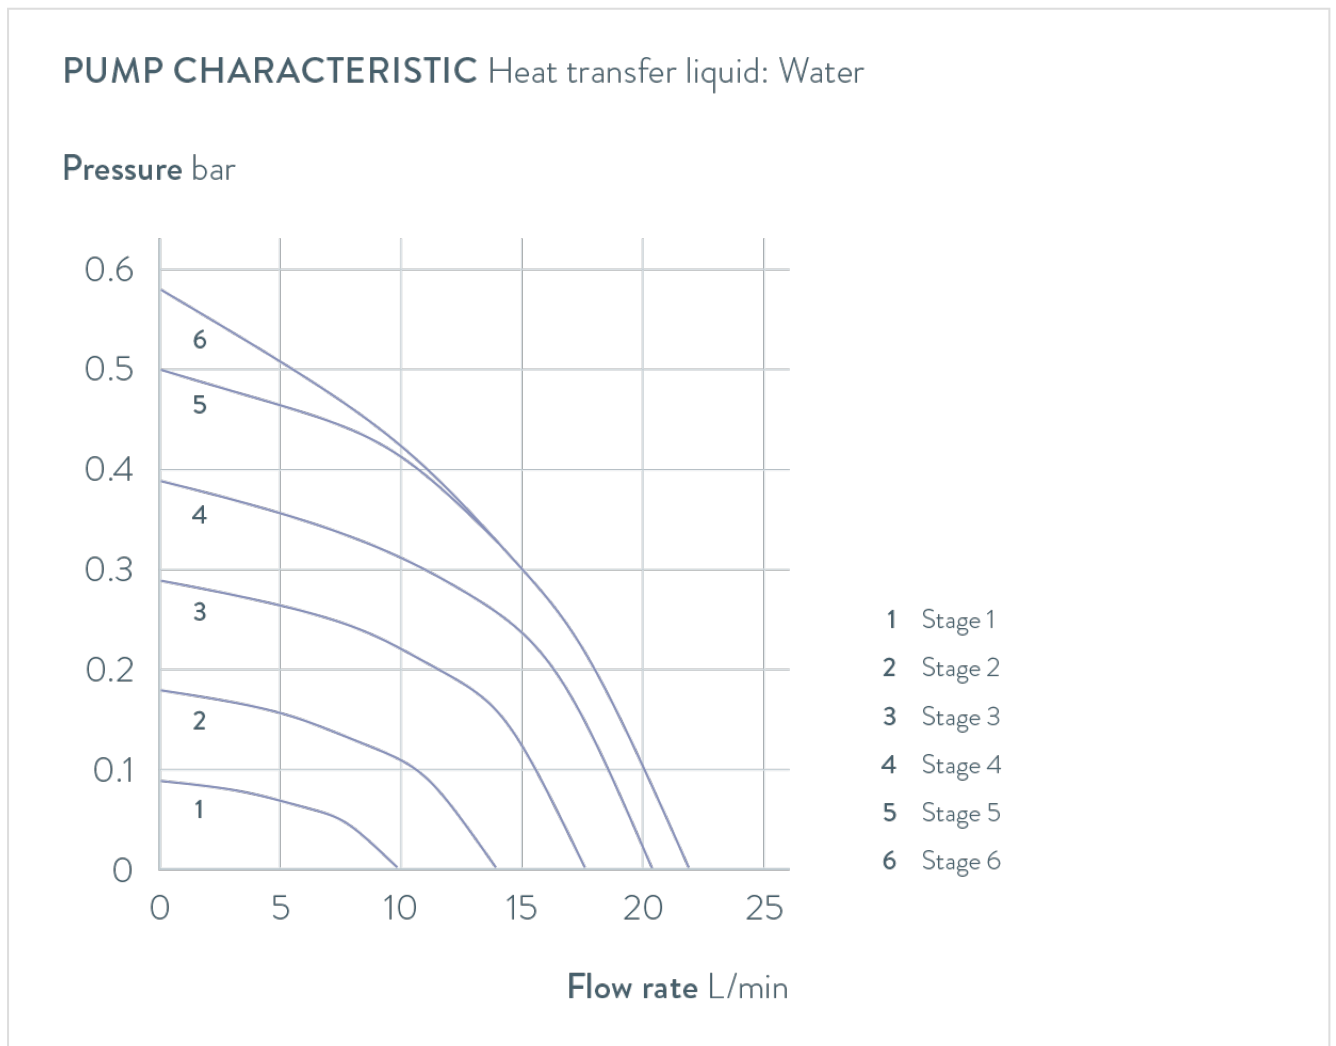

PRODUCT DATA SHEET

Published: 2026-07-06

LAUDA Universa PRO

Immersion thermostat 200-240 V; 50/60 Hz

Part Number: L004222

Reserve technical changes

LAUDA DR. R. WOBSEY GMBH & CO. KG
Laudaplatz 1 • 97922 Lauda-Königshofen • DE

T + 49 (0) 9343 503-0
info@lauda.de • www.lauda.de
WEEE-Reg-Nr.: DE 66 42 40 57

Kommanditgesellschaft: Sitz Lauda-Königshofen
Registergericht Mannheim • HRA 560069

Persönlich haftende Gesellschafterin:
LAUDA DR. R. WOBSEY Verwaltungs-GmbH
Sitz Lauda-Königshofen
Registergericht Mannheim • HRB 560226

Geschäftsführer:
Dr. Gunther Wobser (Vors.), Dr. Mario Englert,
Dr. Marc Stricker
Beirat: Dr. Gerhard Wobser