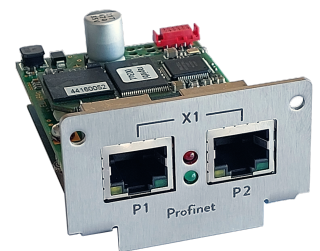

## PRODUCT DATA SHEET

Published: 2026-06-29

Profinet module Advanced, LiBus

RJ45 socket (2x)

Part Number: LRZ 932

### Features

- Compatible with LAUDA PRO, Integral IN, Variocool and Universa, which have free module slots
- Profinet conformance class B, network load class III
- Two different operating modes as configurable virtual modules:
- Short mode: simple module for basic functionalities
- Large mode: Comprehensive module for complete control and parameterization of the device
- For real-time communication
- Software update via temperature control unit possible
- Scope of functions depending on the temperature control unit
- Mounting plate large