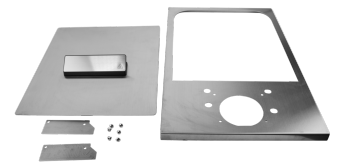

PRODUCT DATA SHEET

Published: 2026-06-29

Bath cover (Alpha)

for bath opening 295 x 374 mm, incl. bath bridge

Part Number: LCZE008

Features

- Bath cover set for assembly on LAUDA Alpha heating baths.
- Consisting of bath bridge, bath cover, two blanking plates and four screws.
- Assembly instruction is enclosed with the accessories.