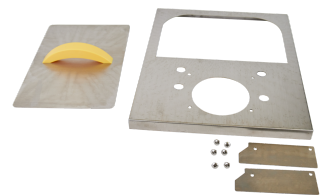

PRODUCT DATA SHEET

Published: 2026-06-29

Bath cover (Alpha)

for bath opening 236 x 161 mm, incl. bath bridge

Part Number: LCZE007

Features

- Bath cover set for assembly on LAUDA Alpha heating baths.
- Consisting of bath bridge, bath cover, two blanking plates and four screws.
- Assembly instruction is enclosed with the accessories.

Technical Features

Material

Stainless steel

Weight

1.20 kg

LAUDA DR. R. WOBSEY GMBH & CO. KG
Laudaplatz 1 • 97922 Lauda-Königshofen • DE

T + 49 (0) 9343 503-0
info@lauda.de • www.lauda.de
WEEE-Reg-Nr.: DE 66 42 40 57