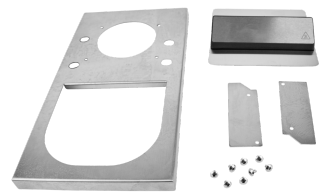

## PRODUCT DATA SHEET

Published: 2026-06-29

Bath cover (Alpha)

for bath opening 145 x 161 mm, incl. bath bridge

Part Number: LCZE006

### Features

- Bath cover set for assembly on LAUDA Alpha heating baths.
- Consisting of bath bridge, bath cover, two blanking plates and four screws.
- Assembly instruction is enclosed with the accessories.