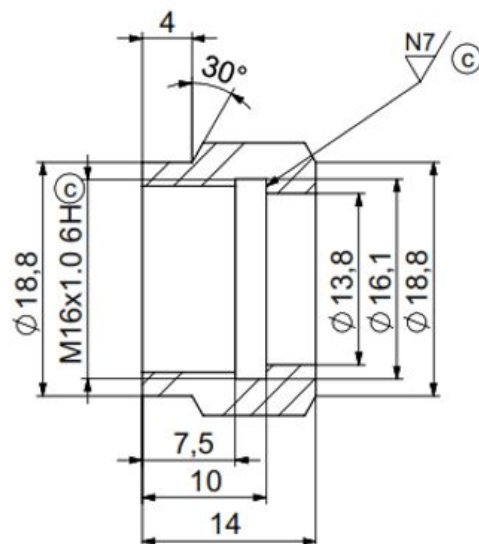

PRODUCT DATA SHEET

Published: 2026-06-26

Union nut M16 x 1

Part Number: HKM 032

Technical Features

Material

Stainless steel

Weight

0.01 kg

LAUDA DR. R. WOBSEY GMBH & CO. KG
Laudaplatz 1 • 97922 Lauda-Königshofen • DE

T + 49 (0) 9343 503-0
info@lauda.de • www.lauda.de
WEEE-Reg-Nr.: DE 66 42 40 57

Kommanditgesellschaft: Sitz Lauda-Königshofen
Registergericht Mannheim • HRA 560069

Persönlich haftende Gesellschafterin:
LAUDA DR. R. WOBSEY Verwaltungs-GmbH
Sitz Lauda-Königshofen
Registergericht Mannheim • HRB 560226

Geschäftsführer:
Dr. Gunther Wobser (Vors.), Dr. Mario Englert,
Dr. Marc Stricker
Beirat: Dr. Gerhard Wobser