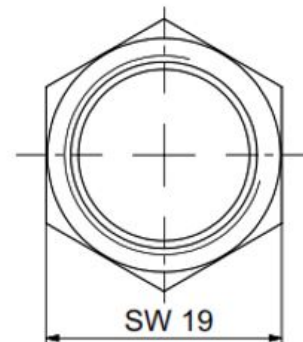

PRODUCT DATA SHEET

Published: 2026-06-26

Union nut M16 x 1

Part Number: HKM 032

Technical Features

Material

Stainless steel

Weight

0.01 kg

LAUDA DR. R. WOBSEY GMBH & CO. KG
Laudaplatz 1 • 97922 Lauda-Königshofen • DE

T + 49 (0) 9343 503-0
info@lauda.de • www.lauda.de
WEEE-Reg-Nr.: DE 66 42 40 57

Kommanditgesellschaft: Sitz Lauda-Königshofen
Registergericht Mannheim • HRA 560069

Persönlich haftende Gesellschafterin:
LAUDA DR. R. WOBSEY Verwaltungs-GmbH
Sitz Lauda-Königshofen
Registergericht Mannheim • HRB 560226

Geschäftsführer:
Dr. Gunther Wobser (Vors.), Dr. Mario Englert,
Dr. Marc Stricker
Beirat: Dr. Gerhard Wobser