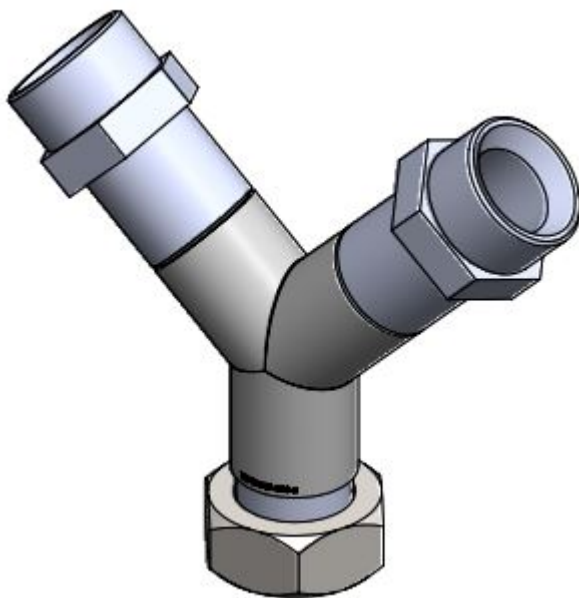

PRODUCT DATA SHEET

Published: 2026-06-26

Y-distributor M38 x 1.5 F to 2x M38 x 1.5 M

Part Number: HKA 222

Technical Features

Material

Stainless steel

Weight

0.77 kg

LAUDA DR. R. WOBSEY GMBH & CO. KG
Laudaplatz 1 • 97922 Lauda-Königshofen • DE

T + 49 (0) 9343 503-0
info@lauda.de • www.lauda.de
WEEE-Reg-Nr.: DE 66 42 40 57

Kommanditgesellschaft: Sitz Lauda-Königshofen
Registergericht Mannheim • HRA 560069

Persönlich haftende Gesellschafterin:
LAUDA DR. R. WOBSEY Verwaltungs-GmbH
Sitz Lauda-Königshofen
Registergericht Mannheim • HRB 560226

Geschäftsführer:
Dr. Gunther Wobser (Vors.), Dr. Mario Englert,
Dr. Marc Stricker
Beirat: Dr. Gerhard Wobser