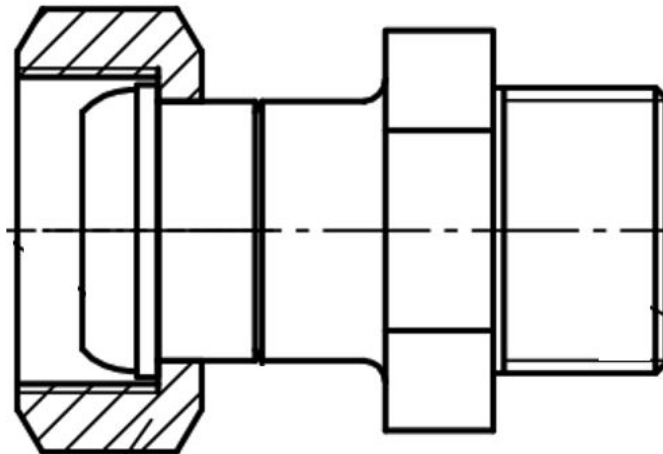

PRODUCT DATA SHEET

Published: 2026-06-26

Adapter M <-> G
M30 x 1.5 F to G 3/4" M
Part Number: HKA 170

Technical Features

Material

Stainless steel

Weight

0.11 kg