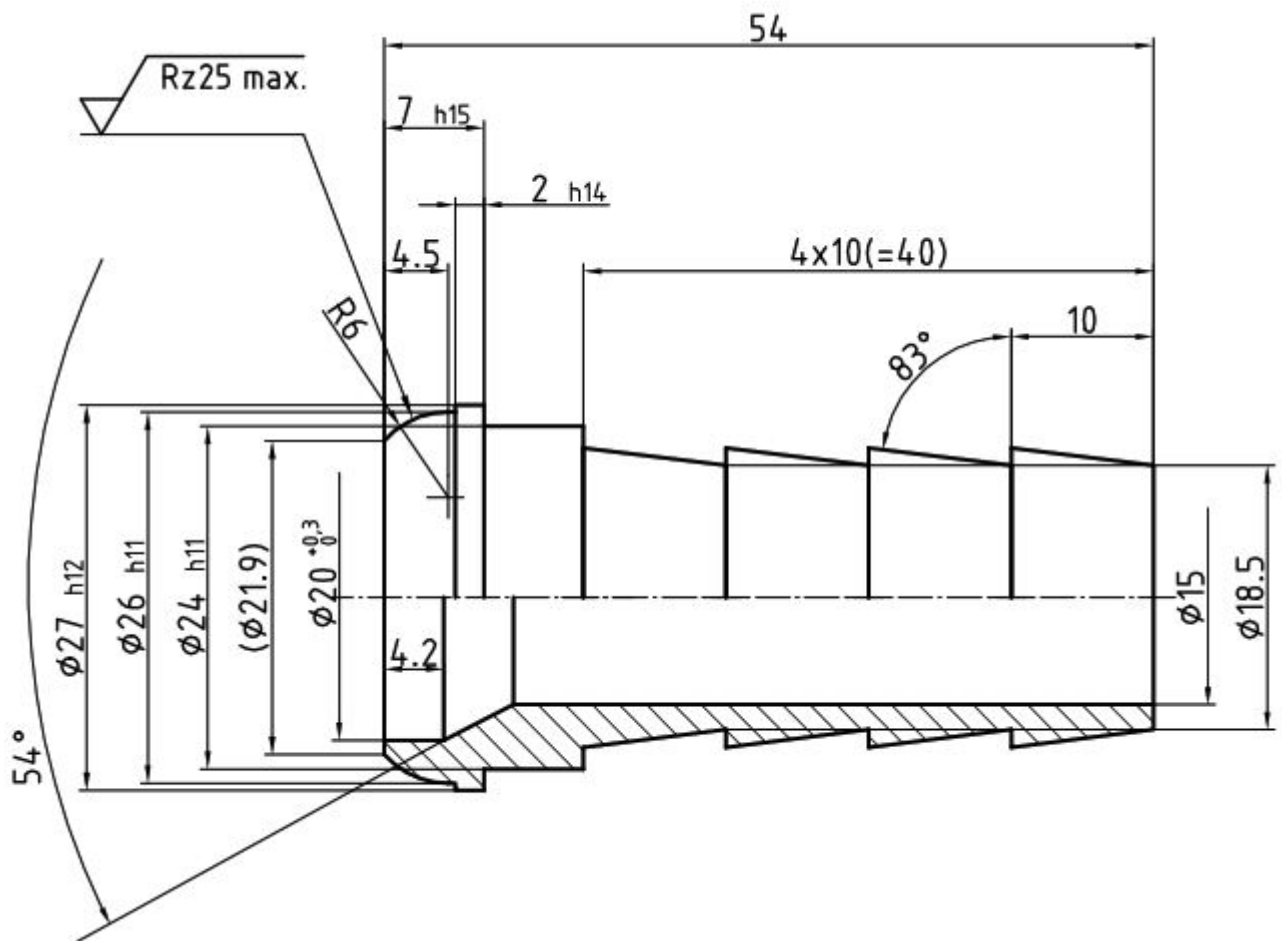

PRODUCT DATA SHEET

Published: 2026-06-26

Olive 3/4" with ball socket for M30 x 1.5

Part Number: HKA 162

Reserve technical changes

LAUDA DR. R. WOBSEY GMBH & CO. KG
Laudaplatz 1 • 97922 Lauda-Königshofen • DE

T + 49 (0) 9343 503-0
info@lauda.de • www.lauda.de
WEEE-Reg-Nr.: DE 66 42 40 57

Kommanditgesellschaft: Sitz Lauda-Königshofen
Registergericht Mannheim • HRA 560069

Persönlich haftende Gesellschafterin:
LAUDA DR. R. WOBSEY Verwaltungs-GmbH
Sitz Lauda-Königshofen
Registergericht Mannheim • HRB 560226

Geschäftsführer:
Dr. Gunther Wobser (Vors.), Dr. Mario Englert,
Dr. Marc Stricker
Beirat: Dr. Gerhard Wobser