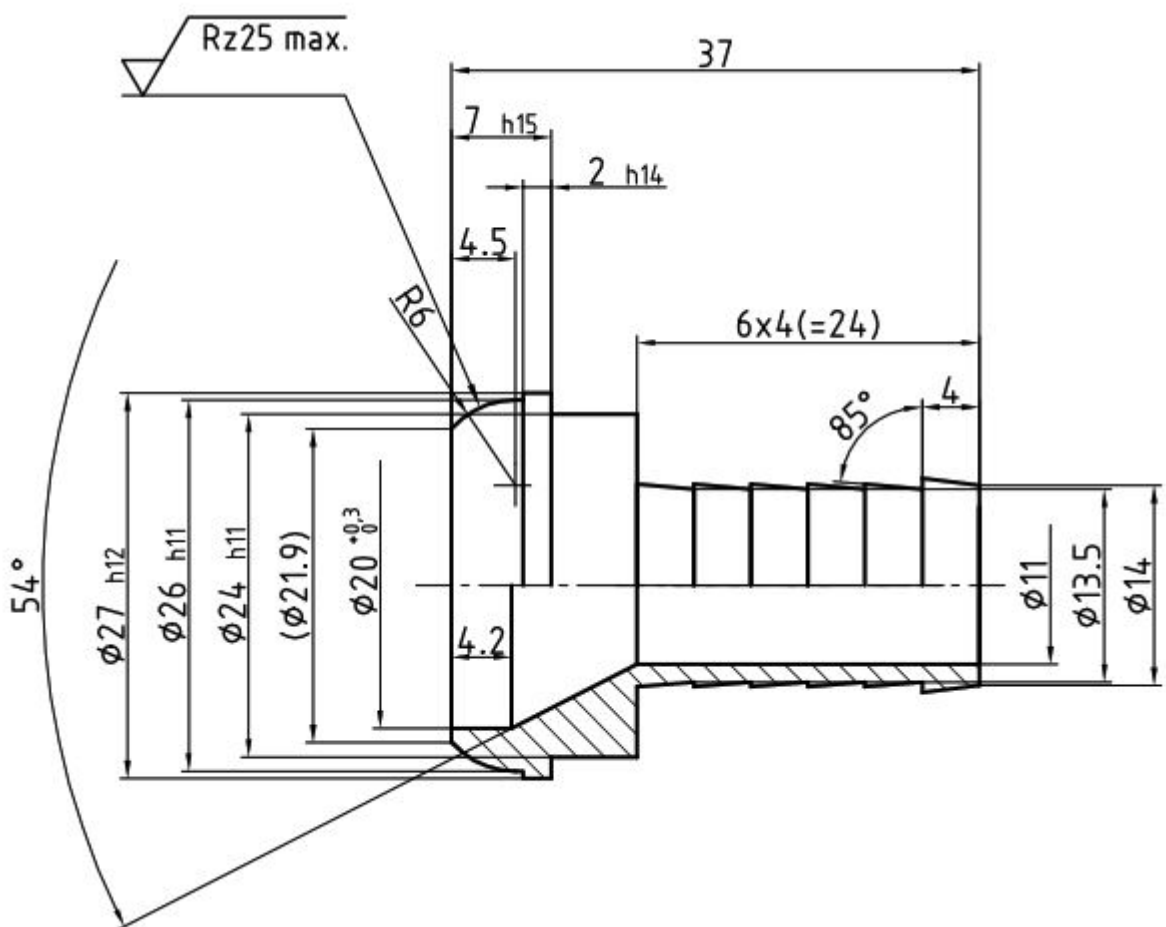

PRODUCT DATA SHEET

Published: 2026-06-26

Olive 1/2" with ball socket for M30 x 1.5

Part Number: HKA 161

Reserve technical changes

LAUDA DR. R. WOBSEY GMBH & CO. KG
Laudaplatz 1 • 97922 Lauda-Königshofen • DE

T + 49 (0) 9343 503-0
info@lauda.de • www.lauda.de
WEEE-Reg-Nr.: DE 66 42 40 57

Kommanditgesellschaft: Sitz Lauda-Königshofen
Registergericht Mannheim • HRA 560069

Persönlich haftende Gesellschafterin:
LAUDA DR. R. WOBSEY Verwaltungs-GmbH
Sitz Lauda-Königshofen
Registergericht Mannheim • HRB 560226

Geschäftsführer:
Dr. Gunther Wobser (Vors.), Dr. Mario Englert,
Dr. Marc Stricker
Beirat: Dr. Gerhard Wobser