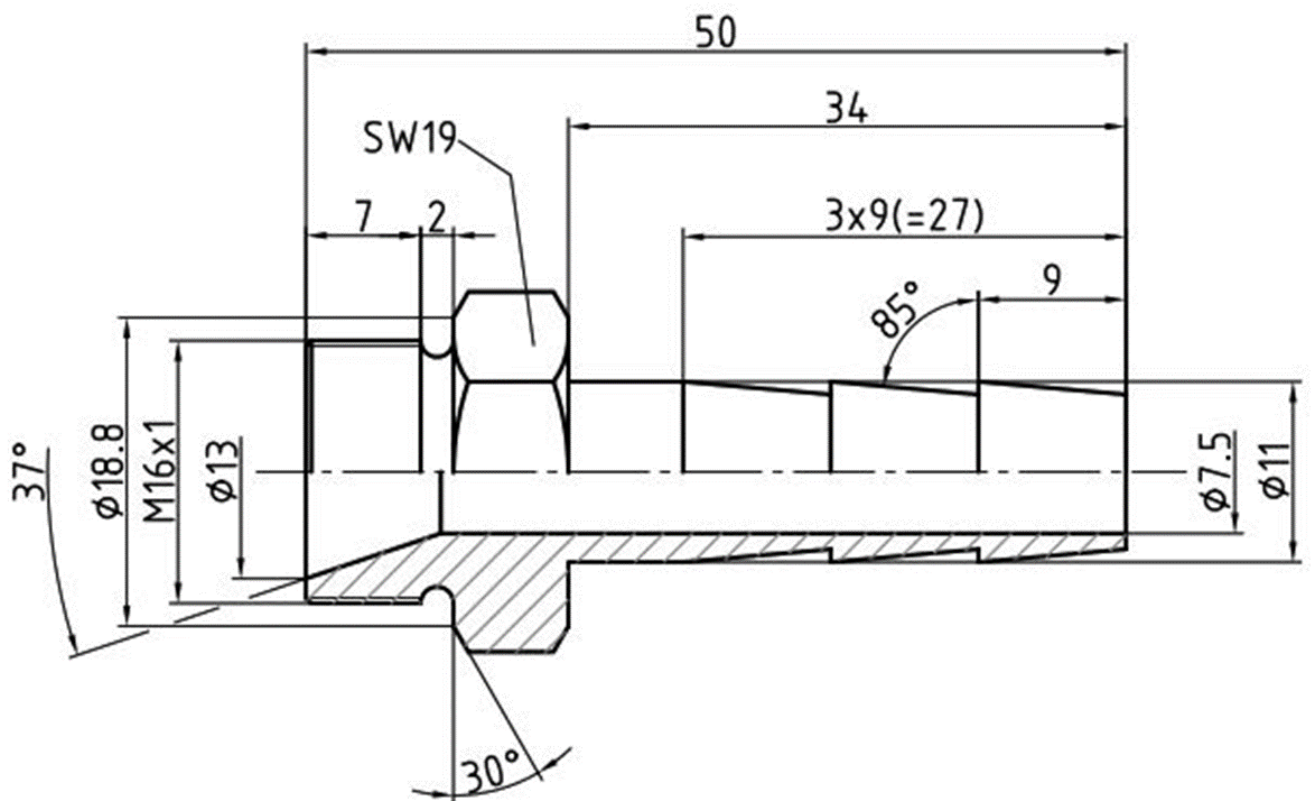

PRODUCT DATA SHEET

Standing: 2024-12-05

Olive 11 mm on M16 x 1

Part Number: HKA 066

Reserve technical changes

LAUDA DR. R. WOBSEY GMBH & CO. KG
Laudaplatz 1 • 97922 Lauda-Königshofen • DE

T + 49 (0) 9343 503-0
info@lauda.de • www.lauda.de
WEEE-Reg-Nr.: DE 66 42 40 57

Kommanditgesellschaft: Sitz Lauda-Königshofen
Registergericht Mannheim • HRA 560069

Persönlich haftende Gesellschafterin:
LAUDA DR. R. WOBSEY Verwaltungs-GmbH
Sitz Lauda-Königshofen
Registergericht Mannheim • HRB 560226

Geschäftsführer:
Dr. Gunther Wobser (Vors.), Dr. Mario Englert,
Dr. Marc Stricker
Beirat: Dr. Gerhard Wobser