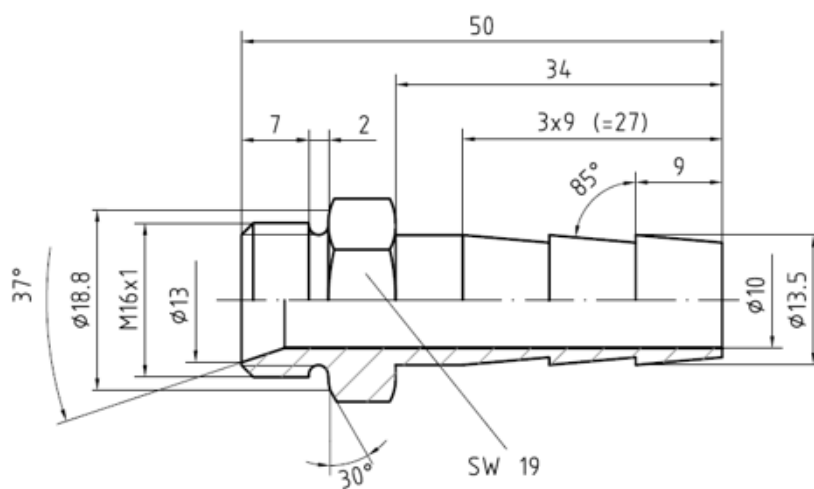

### Technical Features

Outer diameter

13.5 mm

Inner diameters

10 mm

Material

Stainless steel

Length

## PRODUCT DATA SHEET

Standing: 2024-12-05

Metal hose olive D=13.5 mm

to M16 x 1 ○

Part Number: HKA 052

Reserve technical changes

LAUDA DR. R. WOBSEY GMBH & CO. KG  
Laudaplatz 1 • 97922 Lauda-Königshofen • DE