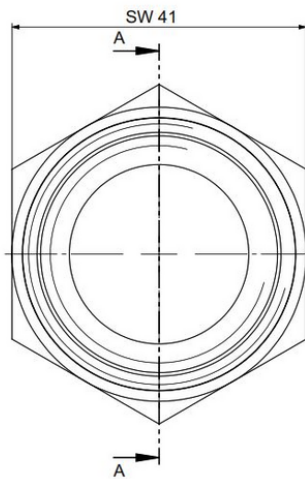

PRODUCT DATA SHEET

Published: 2026-06-26

Adapter M <-> NPT

M38 x 1.5 to NPT 1"

Part Number: EO V 224

Technical Features

Material

Stainless steel

Weight

0.18 kg

Reserve technical changes

LAUDA DR. R. WOBSE R GMBH & CO. KG
Laudaplatz 1 • 97922 Lauda-Königshofen • DE

T + 49 (0) 9343 503-0
info@lauda.de • www.lauda.de
WEEE-Reg-Nr.: DE 66 42 40 57

Kommanditgesellschaft: Sitz Lauda-Königshofen
Registergericht Mannheim • HRA 560069

Persönlich haftende Gesellschafterin:
LAUDA DR. R. WOBSE R Verwaltungs-GmbH
Sitz Lauda-Königshofen
Registergericht Mannheim • HRB 560226

Geschäftsführer:
Dr. Gunther Wobser (Vors.), Dr. Mario Englert,
Dr. Marc Stricker
Beirat: Dr. Gerhard Wobser