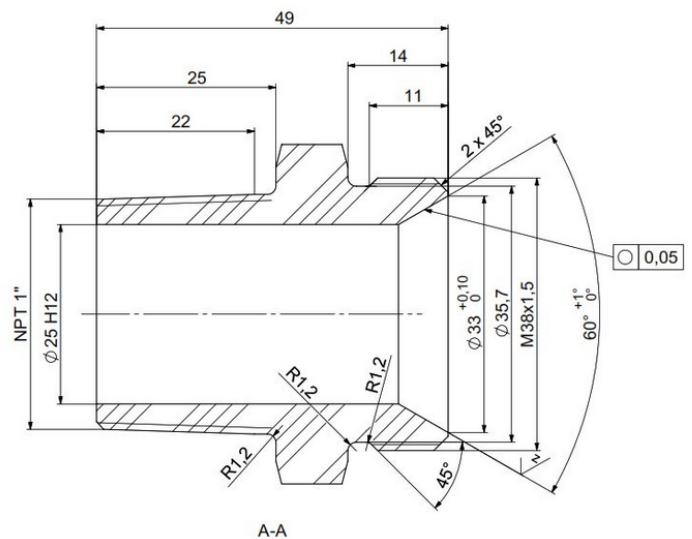

PRODUCT DATA SHEET

Published: 2026-06-26

Adapter M <-> NPT

M38 x 1.5 to NPT 1"

Part Number: EO V 224

Technical Features

Material

Stainless steel

Weight

0.18 kg

Reserve technical changes

LAUDA DR. R. WOBSE R GMBH & CO. KG
Laudaplatz 1 • 97922 Lauda-Königshofen • DE

T + 49 (0) 9343 503-0
info@lauda.de • www.lauda.de
WEEE-Reg-Nr.: DE 66 42 40 57

Kommanditgesellschaft: Sitz Lauda-Königshofen
Registergericht Mannheim • HRA 560069

Persönlich haftende Gesellschafterin:
LAUDA DR. R. WOBSE R Verwaltungs-GmbH
Sitz Lauda-Königshofen
Registergericht Mannheim • HRB 560226

Geschäftsführer:
Dr. Gunther Wobser (Vors.), Dr. Mario Englert,
Dr. Marc Stricker
Beirat: Dr. Gerhard Wobser