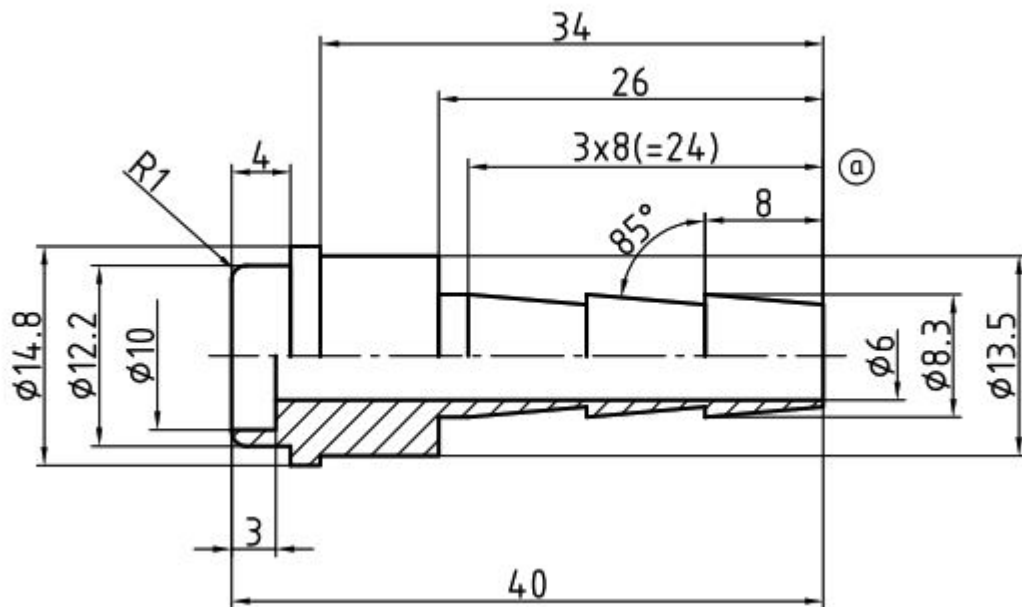

PRODUCT DATA SHEET

Standing: 2023-06-27

Olive 8 mm for M16 x 1

Part Number: HKO 061

Technical Features

Material

Stainless steel

LAUDA DR. R. WOBSEY GMBH & CO. KG
Laudaplatz 1 • 97922 Lauda-Königshofen • DE