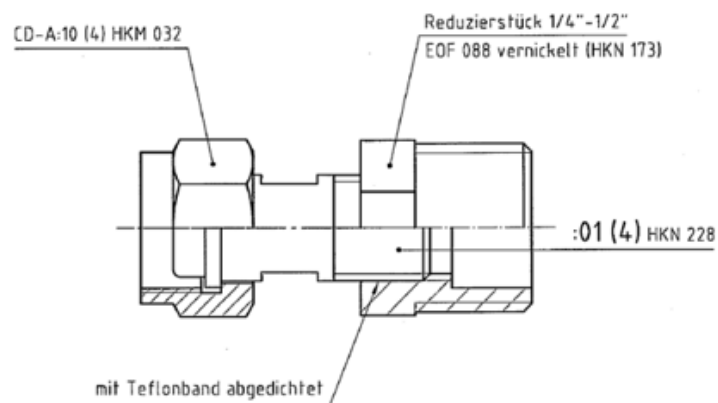

PRODUCT DATA SHEET

Standing: 2023-07-06

Adapter M16 x 1 I to G1/2" O

Part Number: HKA 150

Features

- Adapter from metric thread to inch thread

Technical Features

Material

Stainless steel

LAUDA DR. R. WOBSEY GMBH & CO. KG
Laudaplatz 1 • 97922 Lauda-Königshofen • DE

T + 49 (0) 9343 503-0 • F + 49 (0) 9343 503-222
info@lauda.de • www.lauda.de
WEEE-Reg-Nr.: DE 66 42 40 57

Kommanditgesellschaft: Sitz Lauda-Königshofen
Registergericht Mannheim • HRA 560069

Persönlich haftende Gesellschafterin:
LAUDA DR. R. WOBSEY Verwaltungs-GmbH
Sitz Lauda-Königshofen
Registergericht Mannheim • HRB 560226

Geschäftsführer:
Dr. Gunther Wobser (Vors.), Dr. Mario Englert,
Dr. Ralf Hermann, Dr. Marc Stricker
Beirat: Dr. Gerhard Wobser