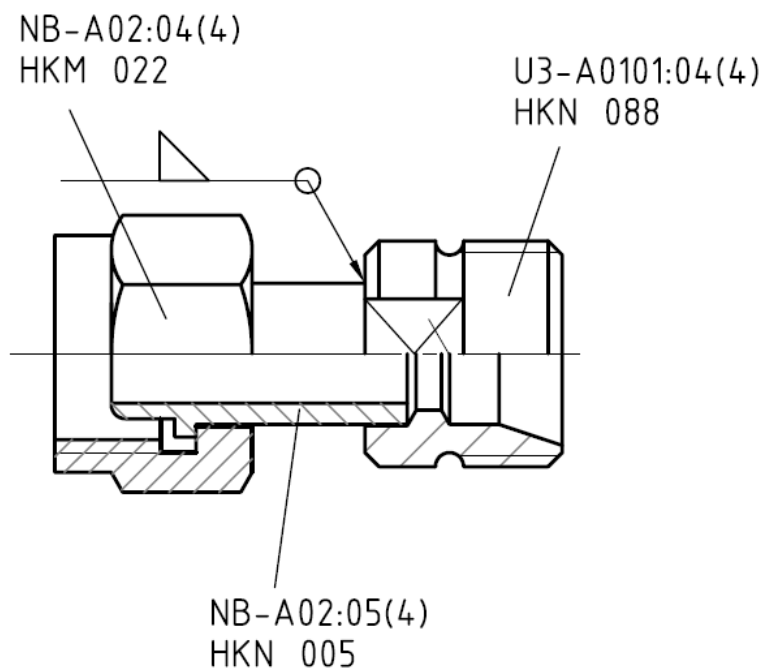

PRODUCT DATA SHEET

Standing: 2023-07-06

Adaptor M16 x 1 to M14 x 1,5

Part Number: HKA 068

Features

- Universal connection for thermostats to external consumers
- Adapter electropolished

Technical Features

Material

Stainless steel

LAUDA DR. R. WOBSEY GMBH & CO. KG
Laudaplatz 1 • 97922 Lauda-Königshofen • DE

T + 49 (0) 9343 503-0 • F + 49 (0) 9343 503-222
info@lauda.de • www.lauda.de
WEEE-Reg-Nr.: DE 66 42 40 57

Kommanditgesellschaft: Sitz Lauda-Königshofen
Registergericht Mannheim • HRA 560069

Persönlich haftende Gesellschafterin:
LAUDA DR. R. WOBSEY Verwaltungs-GmbH
Sitz Lauda-Königshofen
Registergericht Mannheim • HRB 560226

Geschäftsführer:
Dr. Gunther Wobser (Vors.), Dr. Mario Englert,
Dr. Ralf Hermann, Dr. Marc Stricker
Beirat: Dr. Gerhard Wobser