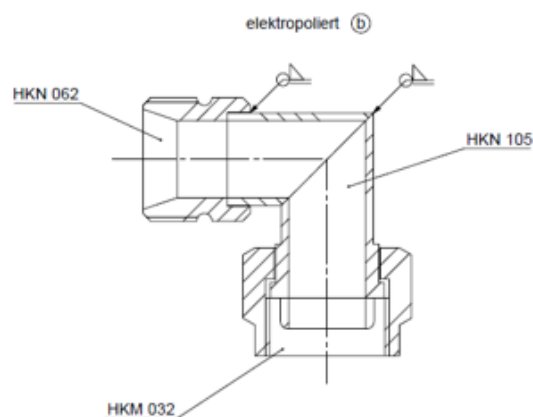

PRODUCT DATA SHEET

Standing: 2023-07-06

Angle adapter

M16x1(o) auf M16x1(i) with nut

Part Number: HKA 063

Features

- Universal connection for thermostats to external consumers
- Adapter electropolished

Technical Features

Material

Stainless steel

LAUDA DR. R. WOBSEY GMBH & CO. KG
Laudaplatz 1 • 97922 Lauda-Königshofen • DE

T + 49 (0) 9343 503-0 • F + 49 (0) 9343 503-222
info@lauda.de • www.lauda.de
WEEE-Reg-Nr.: DE 66 42 40 57

Kommanditgesellschaft: Sitz Lauda-Königshofen
Registergericht Mannheim • HRA 560069

Persönlich haftende Gesellschafterin:
LAUDA DR. R. WOBSEY Verwaltungs-GmbH
Sitz Lauda-Königshofen
Registergericht Mannheim • HRB 560226

Geschäftsführer:
Dr. Gunther Wobser (Vors.), Dr. Mario Englert,
Dr. Ralf Hermann, Dr. Marc Stricker
Beirat: Dr. Gerhard Wobser