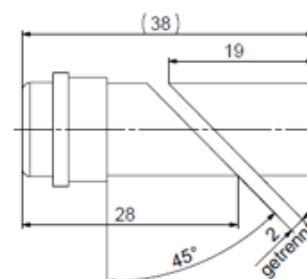

PRODUCT DATA SHEET

Standing: 2023-07-06

Angle adapter

M16x1(o) auf M16x1(i) with nut

Part Number: HKA 063

Features

- Universal connection for thermostats to external consumers
- Adapter electropolished

Technical Features

Material

Stainless steel

LAUDA DR. R. WOBSEY GMBH & CO. KG
Laudaplatz 1 • 97922 Lauda-Königshofen • DE

T + 49 (0) 9343 503-0 • F + 49 (0) 9343 503-222
info@lauda.de • www.lauda.de
WEEE-Reg-Nr.: DE 66 42 40 57

Kommanditgesellschaft: Sitz Lauda-Königshofen
Registergericht Mannheim • HRA 560069

Persönlich haftende Gesellschafterin:
LAUDA DR. R. WOBSEY Verwaltungs-GmbH
Sitz Lauda-Königshofen
Registergericht Mannheim • HRB 560226

Geschäftsführer:
Dr. Gunther Wobser (Vors.), Dr. Mario Englert,
Dr. Ralf Hermann, Dr. Marc Stricker
Beirat: Dr. Gerhard Wobser